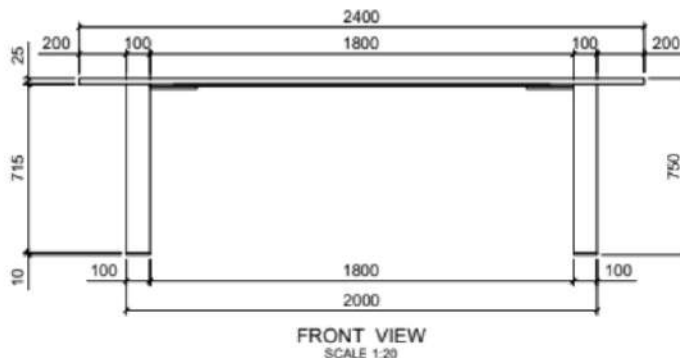

SAUD DINING TABLE L240

SD-DT-L240

DESCRIPTION

The SAUD Dining Table L180 is perfect for small families, blending elegance and functionality with ease of assembly. Key features include: Top Material: Crafted from teakwood arranged in slates, the table top combines durability with a sophisticated look.

DIMENSIONS

Total Width: 240 cm
Total Depth: 100 cm
Height: 75 cm

PACKAGING

Weight : 122.44 kg
Volume : m³
Packing : 1 / box

FINISHING

ALUMINIUM