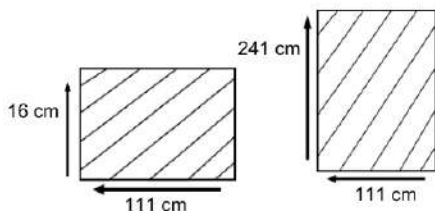

SAUD DINING TABLE L240

SD-DT-L240

DESCRIPTION

The SAUD Dining Table L180 is perfect for small families, blending elegance and functionality with ease of assembly. Key features include: Top Material: Crafted from teakwood arranged in slates, the table top combines durability with a sophisticated look.

DIMENSIONS

Total Width: 240 cm
Total Depth: 100 cm
Height: 75 cm

PACKAGING

Weight : 122.44 kg
Volume : m³
Packing : 1 / box

FINISHING

ALUMINIUM