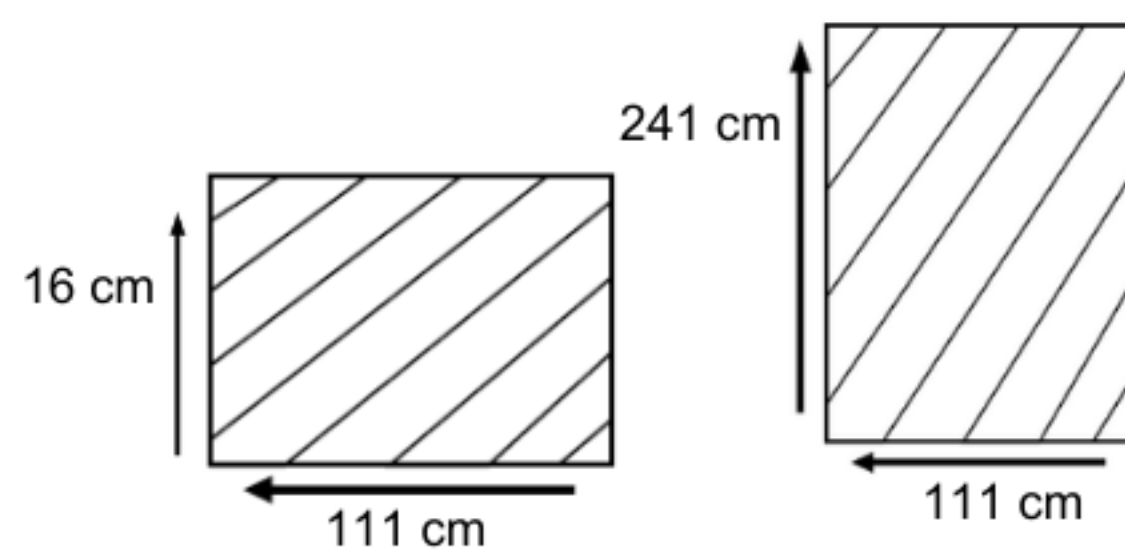

SAUD DINING TABLE L240

SD-DT-L240

DESCRIPTION

The SAUD Dining Table L240 is perfect for small families, blending elegance and functionality with ease of assembly. Key features include: Top Material: Crafted from teakwood arranged in slates, the table top combines durability with a sophisticated look.

DIMENSIONS

Total Width: 240 cm
Total Depth: 100 cm
Height: 75 cm

PACKAGING

Weight : 122.44 kg
Packing : 1 / box

FINISHING

ALUMINIUM