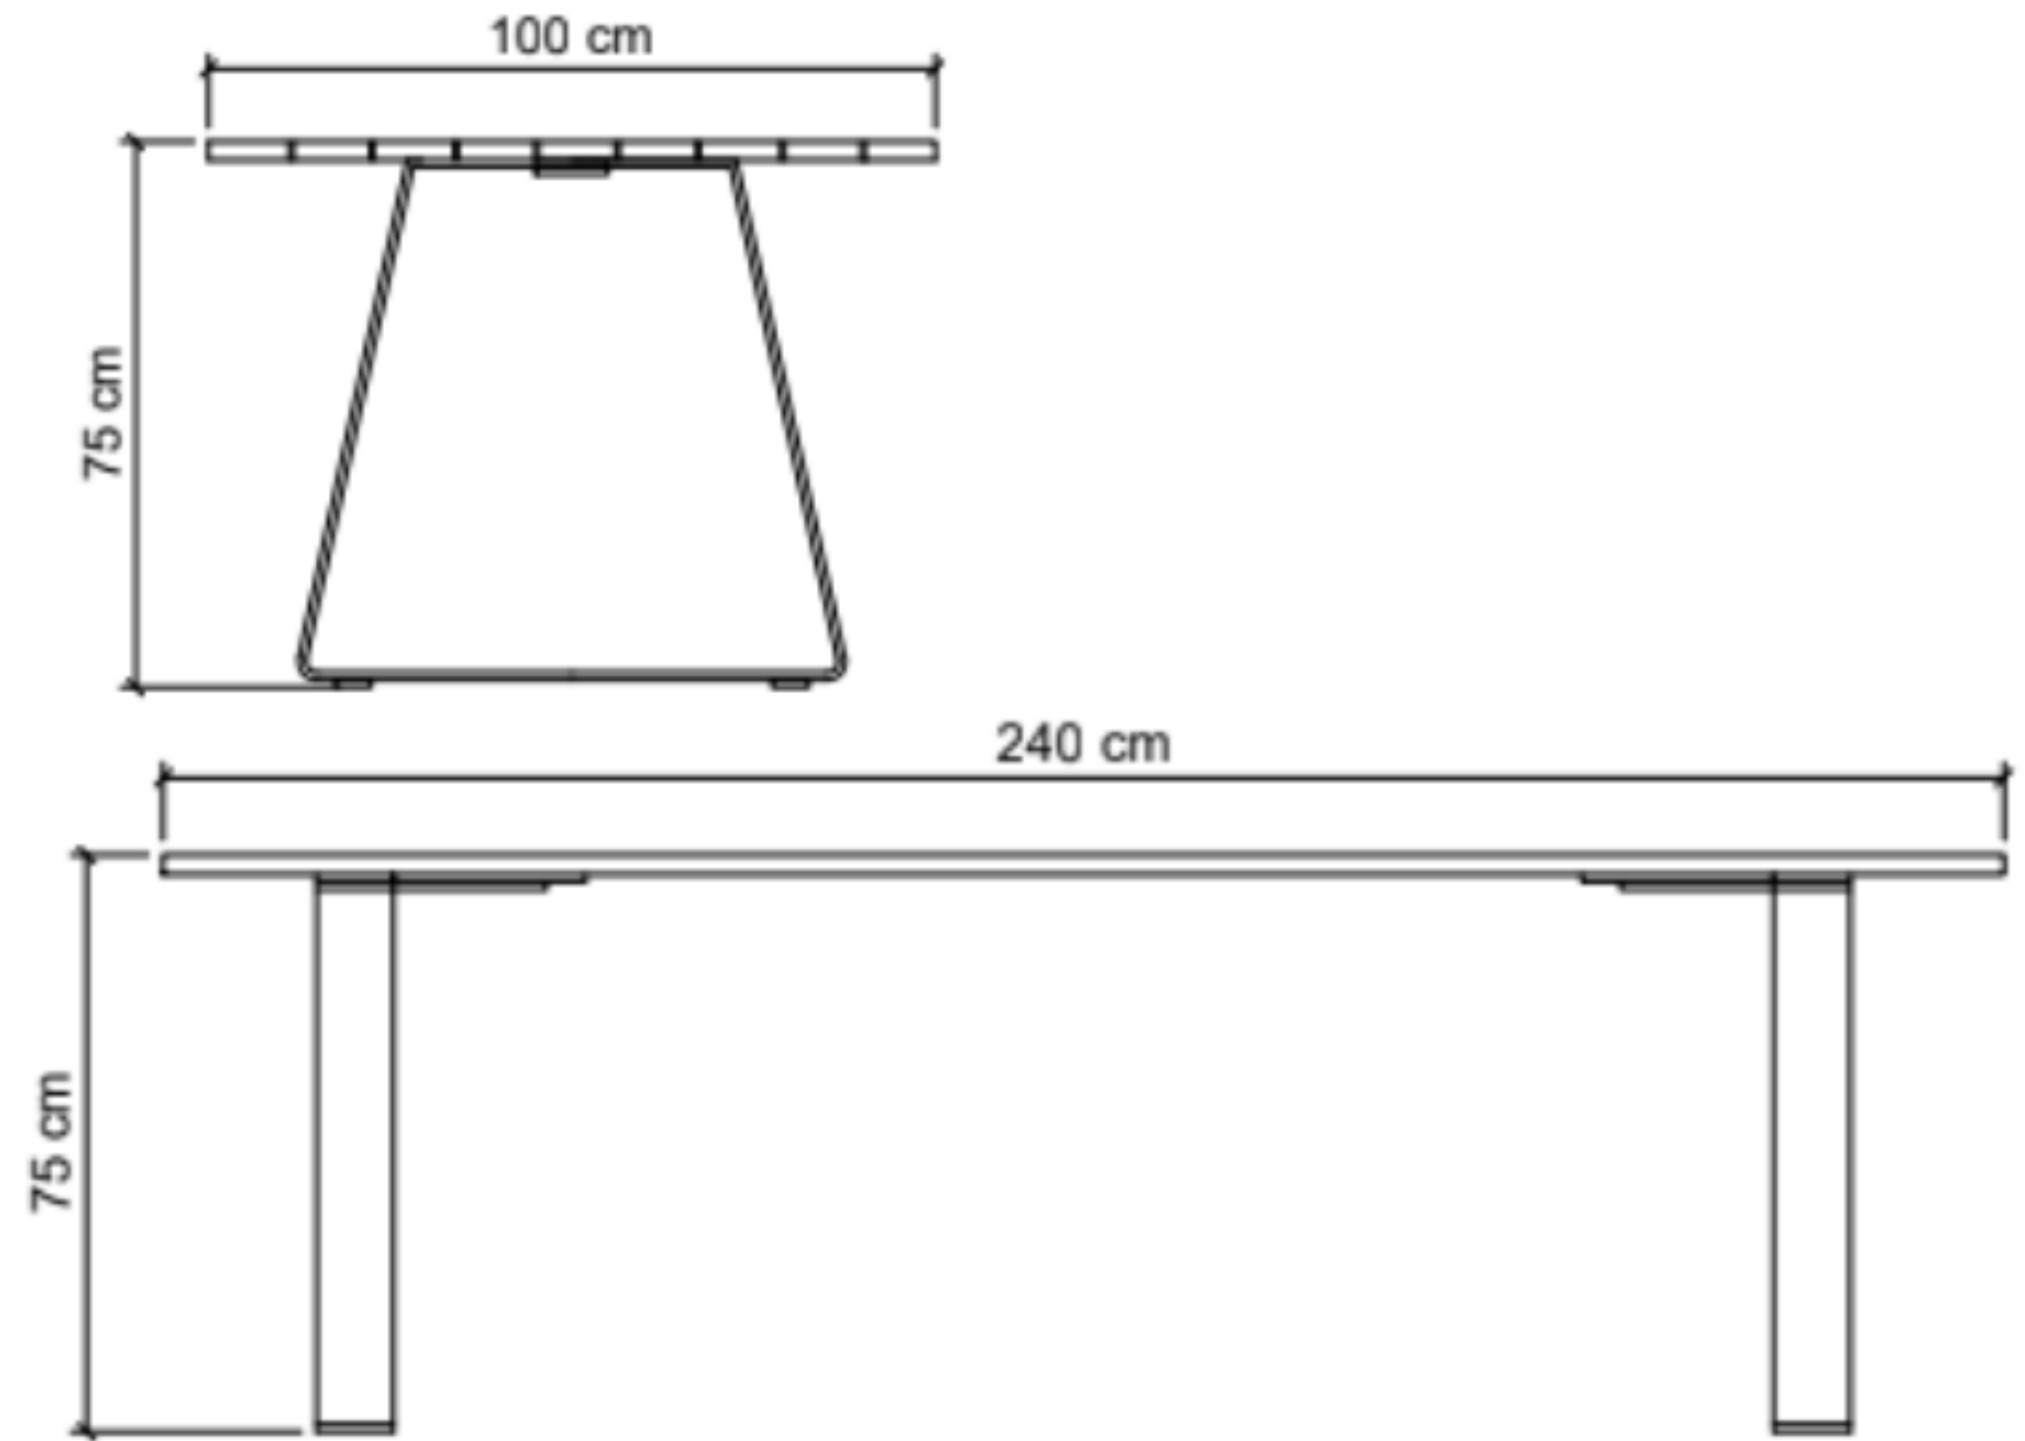

SAUD DINING TABLE L240

SD-DT-L240

DESCRIPTION

The SAUD Dining Table L240 is perfect for small families, blending elegance and functionality with ease of assembly. Key features include: Top Material: Crafted from teakwood arranged in slates, the table top combines durability with a sophisticated look.

DIMENSIONS

Total Width: 240 cm
Total Depth: 100 cm
Height: 75 cm

PACKAGING

Weight : 122.44 kg
Packing : 1 / box

FINISHING

ALUMINIUM