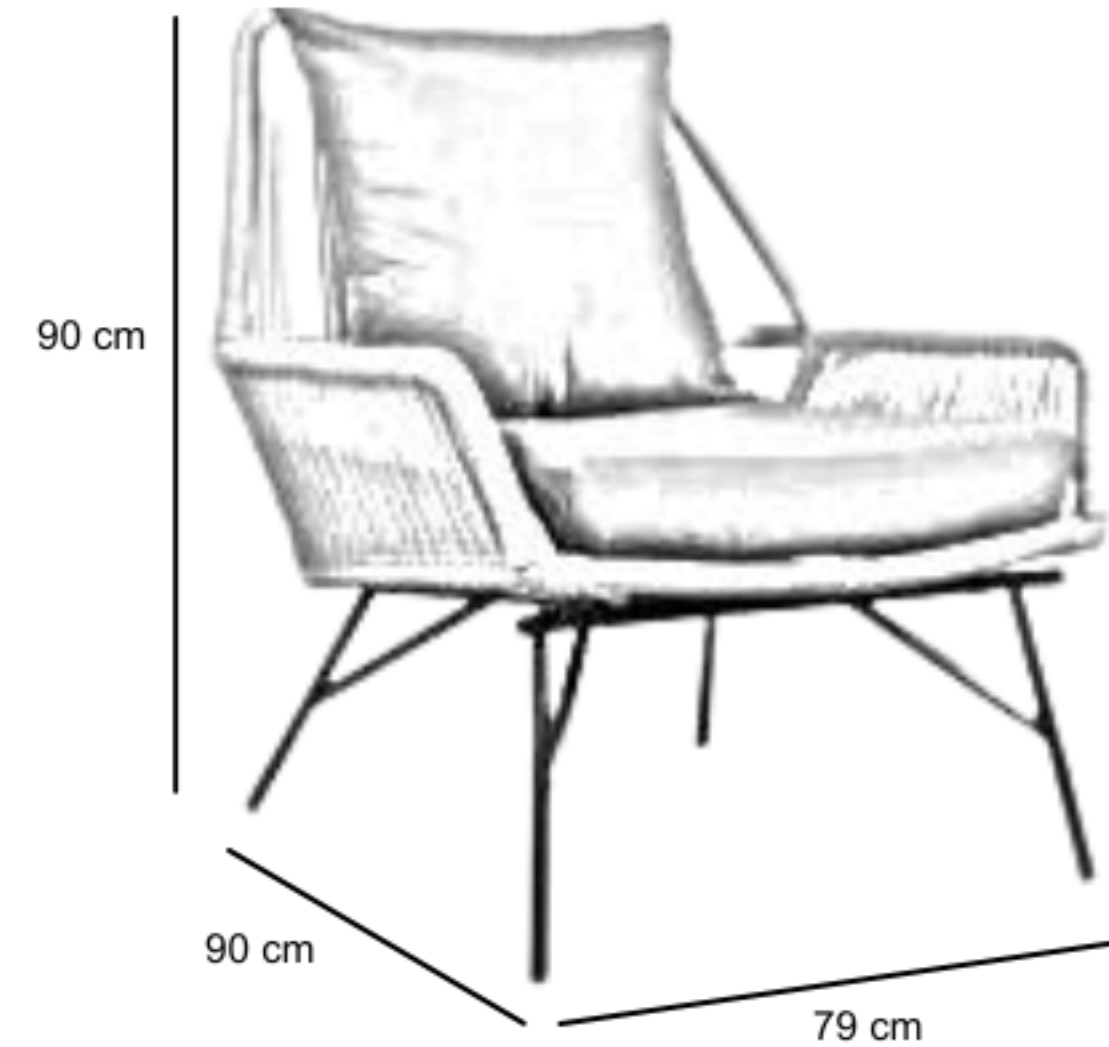

SAUD LOUNGE SOFA 1 SEATER

SD-C180-1S

DESCRIPTION

Taking a seat on the SAUD LOUNGE SOFA is the perfect way to relax. We have been able to create an exclusive design with the Saud modern lounge collection in order to ensure that it offers the highest level of comfort and durability. A high-quality foam cushion is made with durable fabric and thick padding is used to make this cushion. Saud Lounge Sofa is one of the most luxurious and comfortable lounging pieces in our collection, making it an excellent choice for hotels, resorts, and your own home.

DIMENSIONS

Total Width: 79 cm
Total Depth: 90 cm
Total Height: 90 cm

PACKAGING

Weight : 14 kg
Volume : 0.66248 m3
Packing : 1 / box

CUSHION FABRICS

WEAVING