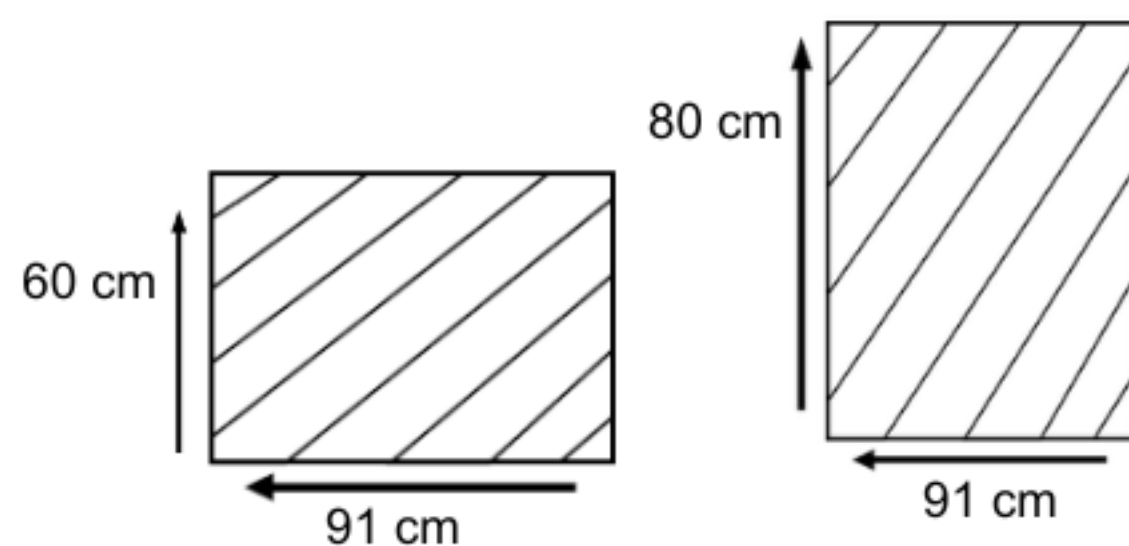

SAUD LOUNGE SOFA 1 SEATER

SD-C180-1S

DESCRIPTION

Taking a seat on the SAUD LOUNGE SOFA is the perfect way to relax. We have been able to create an exclusive design with the Saud modern lounge collection in order to ensure that it offers the highest level of comfort and durability. A high-quality foam cushion is made with durable fabric and thick padding is used to make this cushion. Saud Lounge Sofa is one of the most luxurious and comfortable lounging pieces in our collection, making it an excellent choice for hotels, resorts, and your own home.

DIMENSIONS

Total Width: 79 cm
Total Depth: 90 cm
Total Height: 90 cm

PACKAGING

Weight : 14 kg
Volume : 0.66248 m3
Packing : 1 / box

CUSHION FABRICS

WEAVING