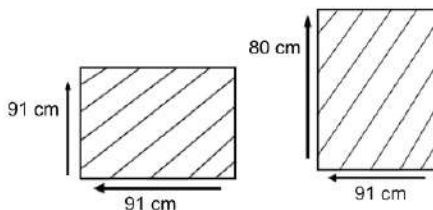

PACKAGING

Weight : 14 kg
Volume : 0.66248 m³
Packing : 1 / box

SYNTHETIC WICKER

Rehau

Viro

CUSHION FABRICS

Sunproof

Rehau