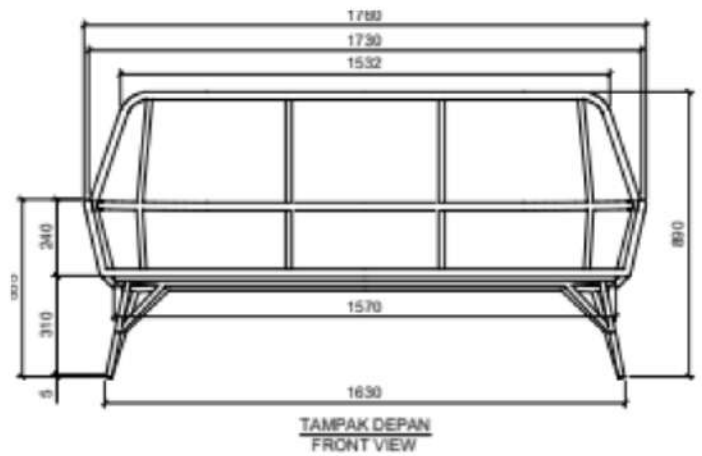

SAUD LOUNGE SOFA 3 SEATER

SD-C180-3S

DESCRIPTION

Taking a seat on the SAUD LOUNGE SOFA is the perfect way to relax. We have been able to create an exclusive design with the Saud modern lounge collection in order to ensure that it offers the highest level of comfort and durability. A high-quality foam cushion is made with durable fabric and thick padding is used to make this cushion. Saud Lounge Sofa is one of the most luxurious and comfortable lounging pieces in our collection, making it an excellent choice for hotels, resorts, and your own home.

DIMENSIONS

Total Width: 177 cm
Total Depth: 90 cm
Height: 90 cm

PACKAGING

Weight : kg
Volume : 1.474018 m3
Packing : 1 / box

SYNTHETIC WICKER

Rehau

Cappuccino

Black