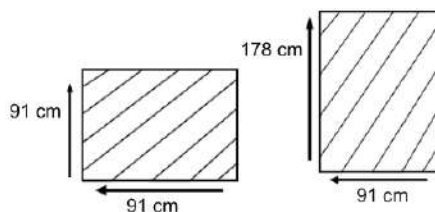

DIMENSIONS

Total Width: 177 cm
Total Depth: 90 cm
Height: 90 cm

PACKAGING

Weight : kg
Volume : 1.474018 m3
Packing : 1 / box

SYNTHETIC WICKER

Rehau

Cappuccino

Black