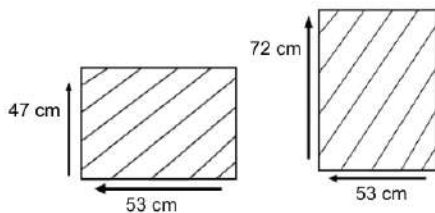

DIMENSIONS

Total Width: 71 cm
 Total Depth: 53 cm
 Height: 46 cm

PACKAGING

Weight : 72 kg
 Volume : 0.182736 m3
 Packing : 1 / box

SYNTHETIC WICKER

Rehau

Cappuccino

Black