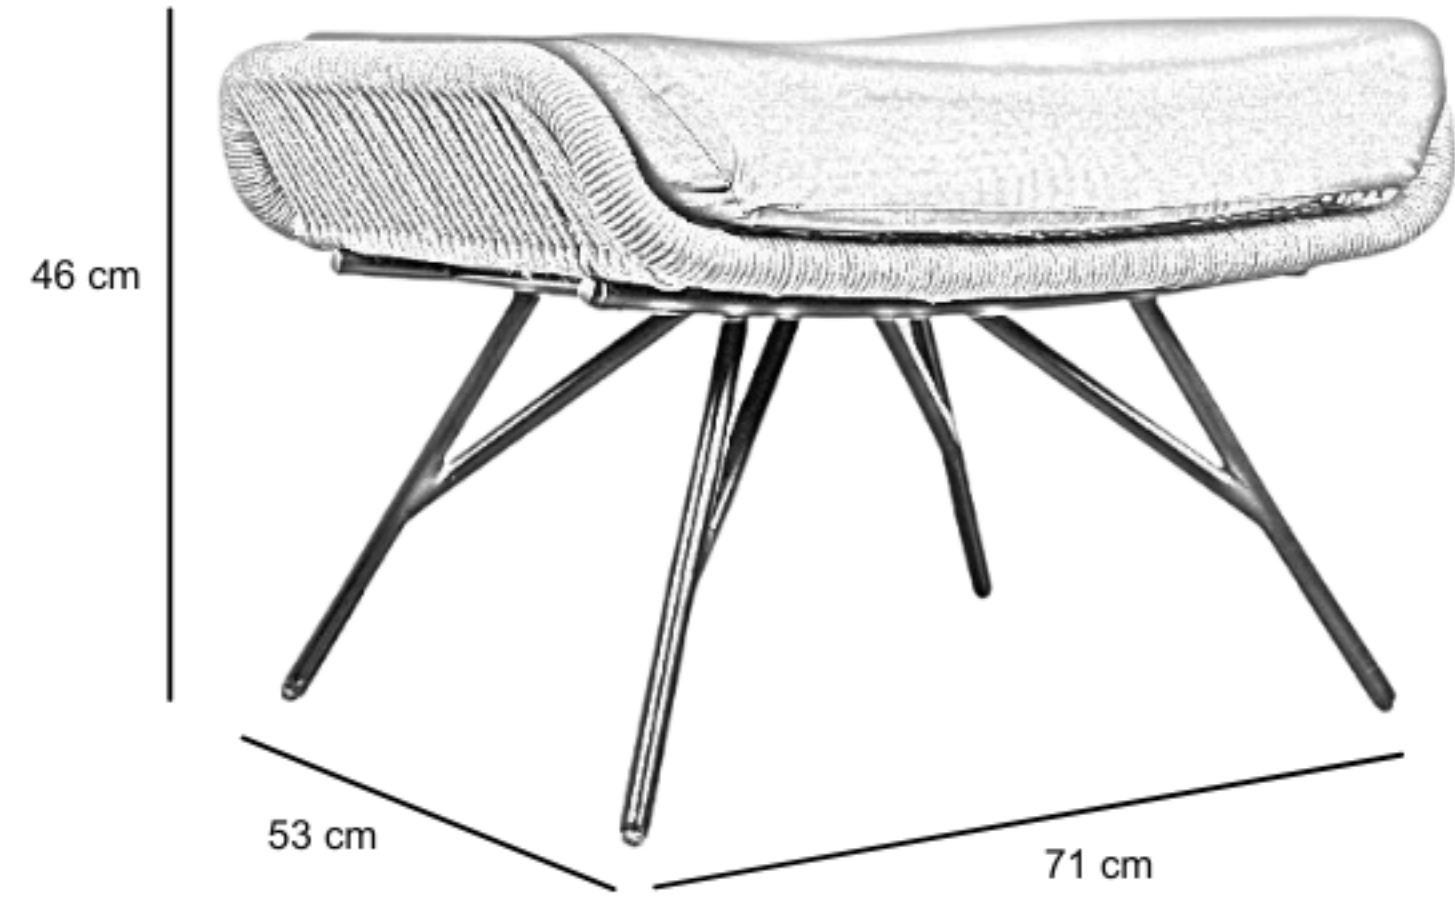

SAUD OTTOMAN

SD-C180-OT

DESCRIPTION

The sturdy, weatherproof SAUD outdoor ottoman has been designed for use outdoors in residential and commercial environments. Crafted from a combination of sustainable and recycled materials, from the front porch to the back patio. Both stylish and functional, this versatile outdoor footrest solution will add comfort, convenience, and durability to your outdoor space.

DIMENSIONS

Total Width: 71 cm
Total Depth: 53 cm
Total Height: 46 cm

PACKAGING

Weight : 72 kg
Volume : 0.182736 m³
Packing : 1 / box

CUSHION FABRICS

WEAVING