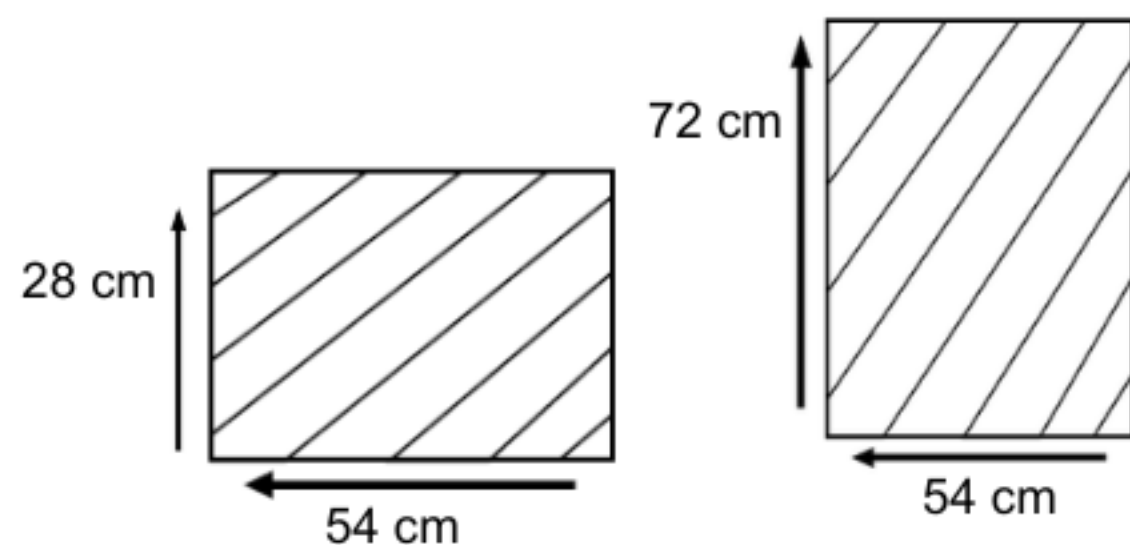

DIMENSIONS

Total Width: 71 cm
Total Depth: 53 cm
Total Height: 46 cm

PACKAGING

Weight : 72 kg
Volume : 0.182736 m³
Packing : 1 / box

CUSHION FABRICS

WEAVING