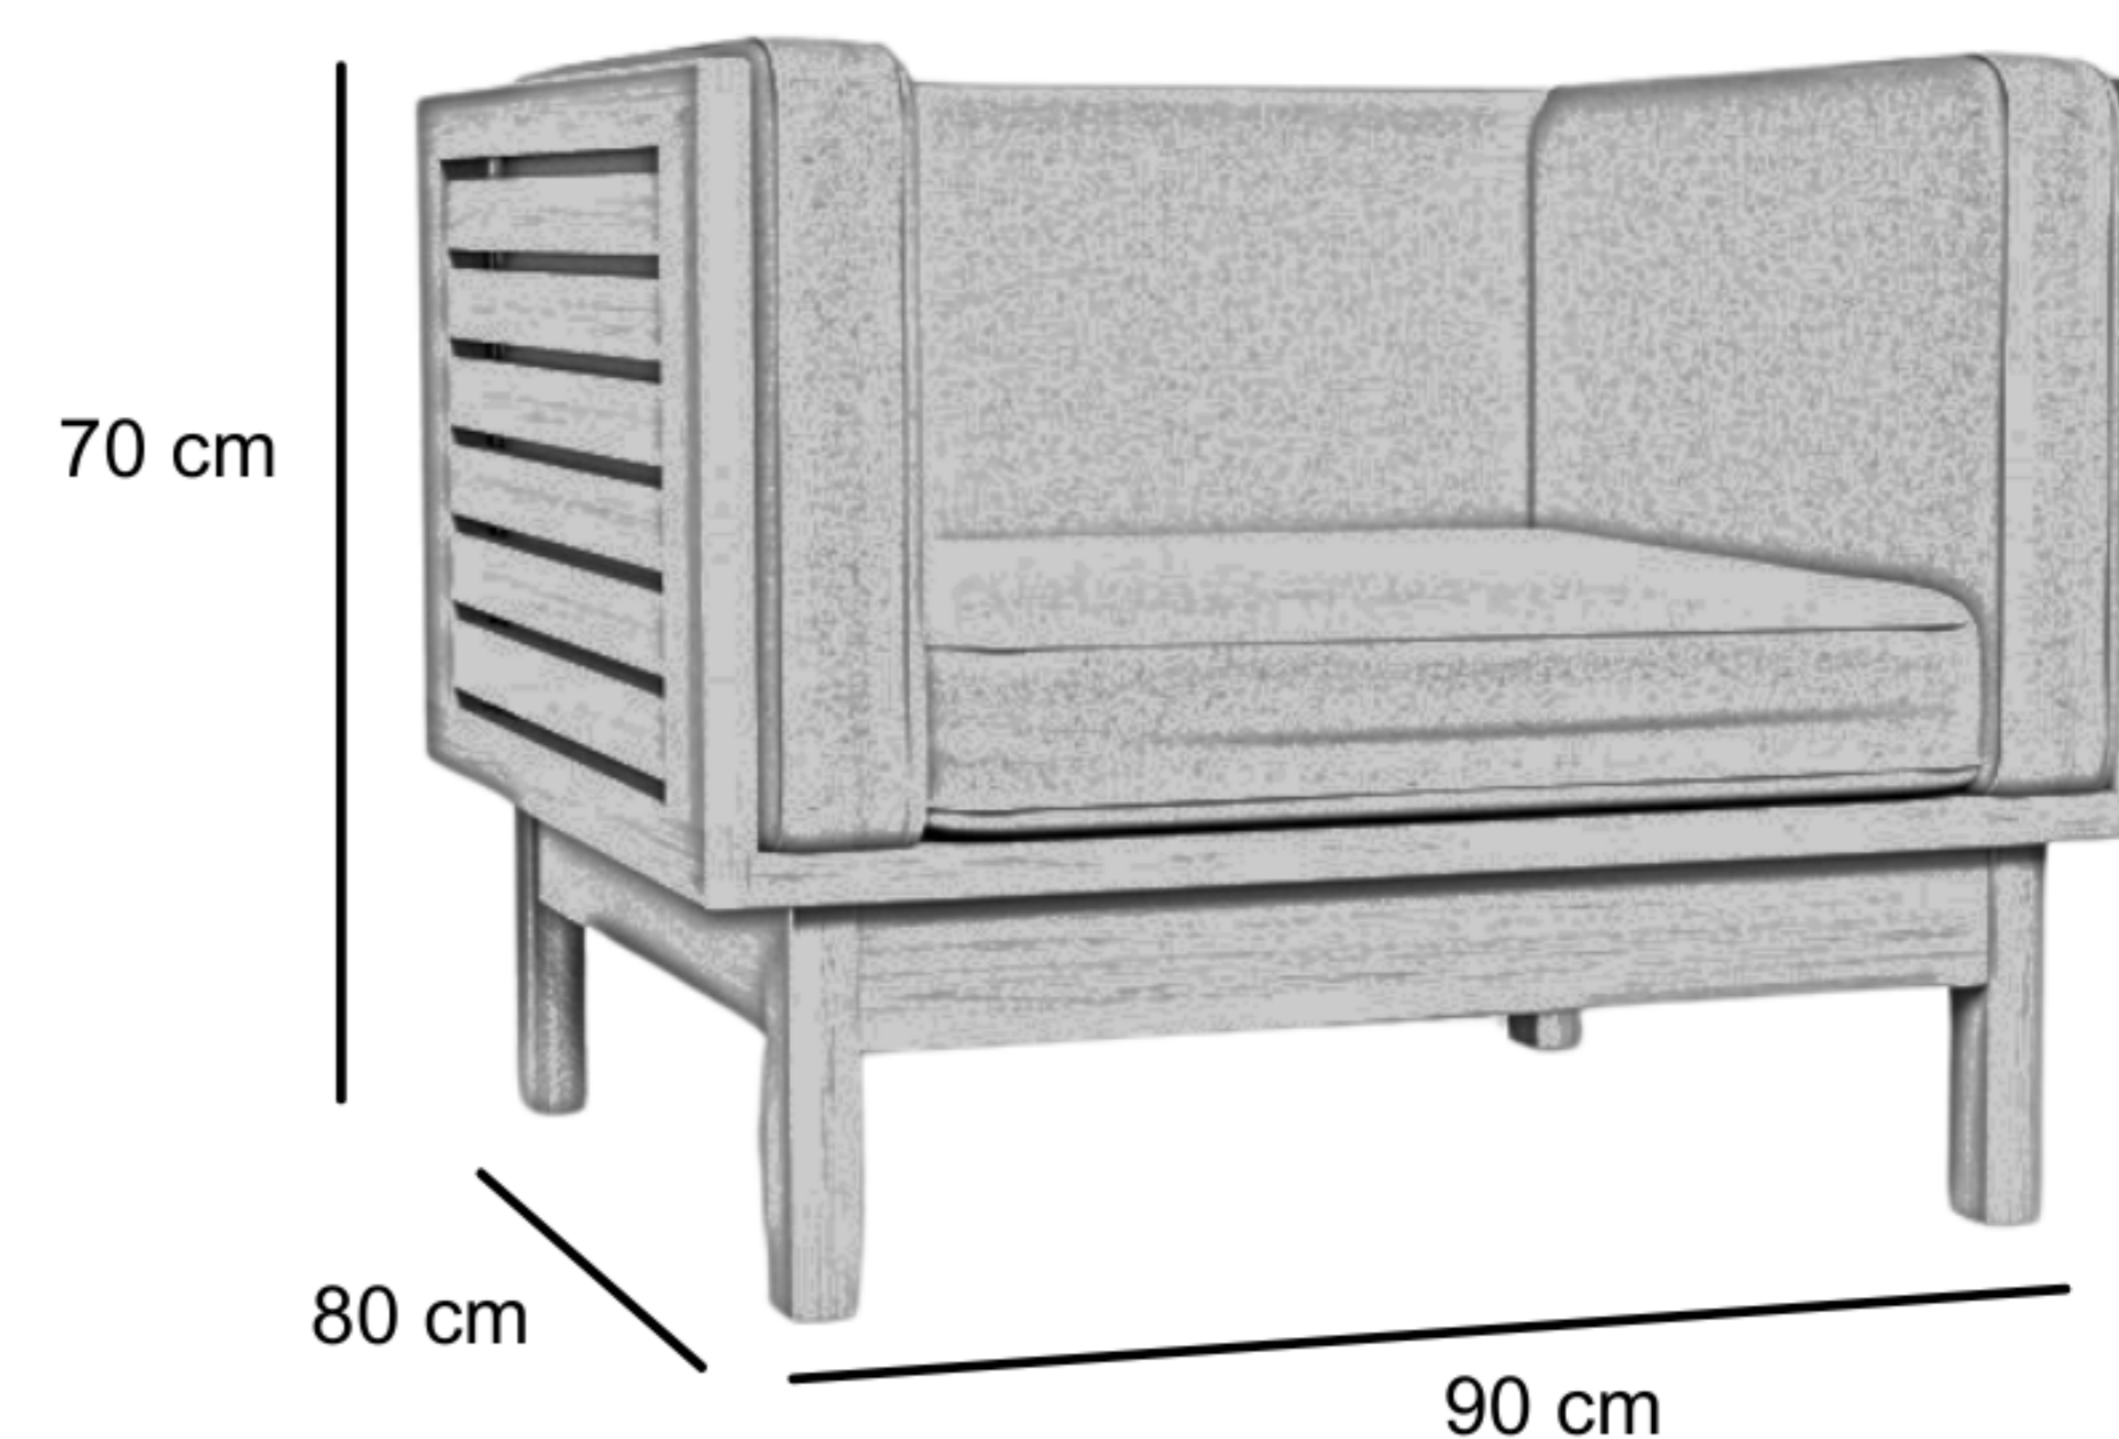

# SCANIA SOFA 1 SEATER

SK1S-NAT-STD

## DESCRIPTION

Combination of Scandinavian design and traditional craftsmanship. The design is thoughtfully crafted to balance aesthetics, ergonomics, and performance. It is suitable for both indoor and outdoor use, making it a versatile addition to any living space. The product is made of hand-selected, kiln-dried Genuine Teak Timber sourced from sustainable plantations. This ensures that the product is high quality and environmentally friendly.

## DIMENSIONS

Total Width: 90 cm  
Total Depth: 80 cm  
Total Height: 70 cm  
Seat Height : 42 cm