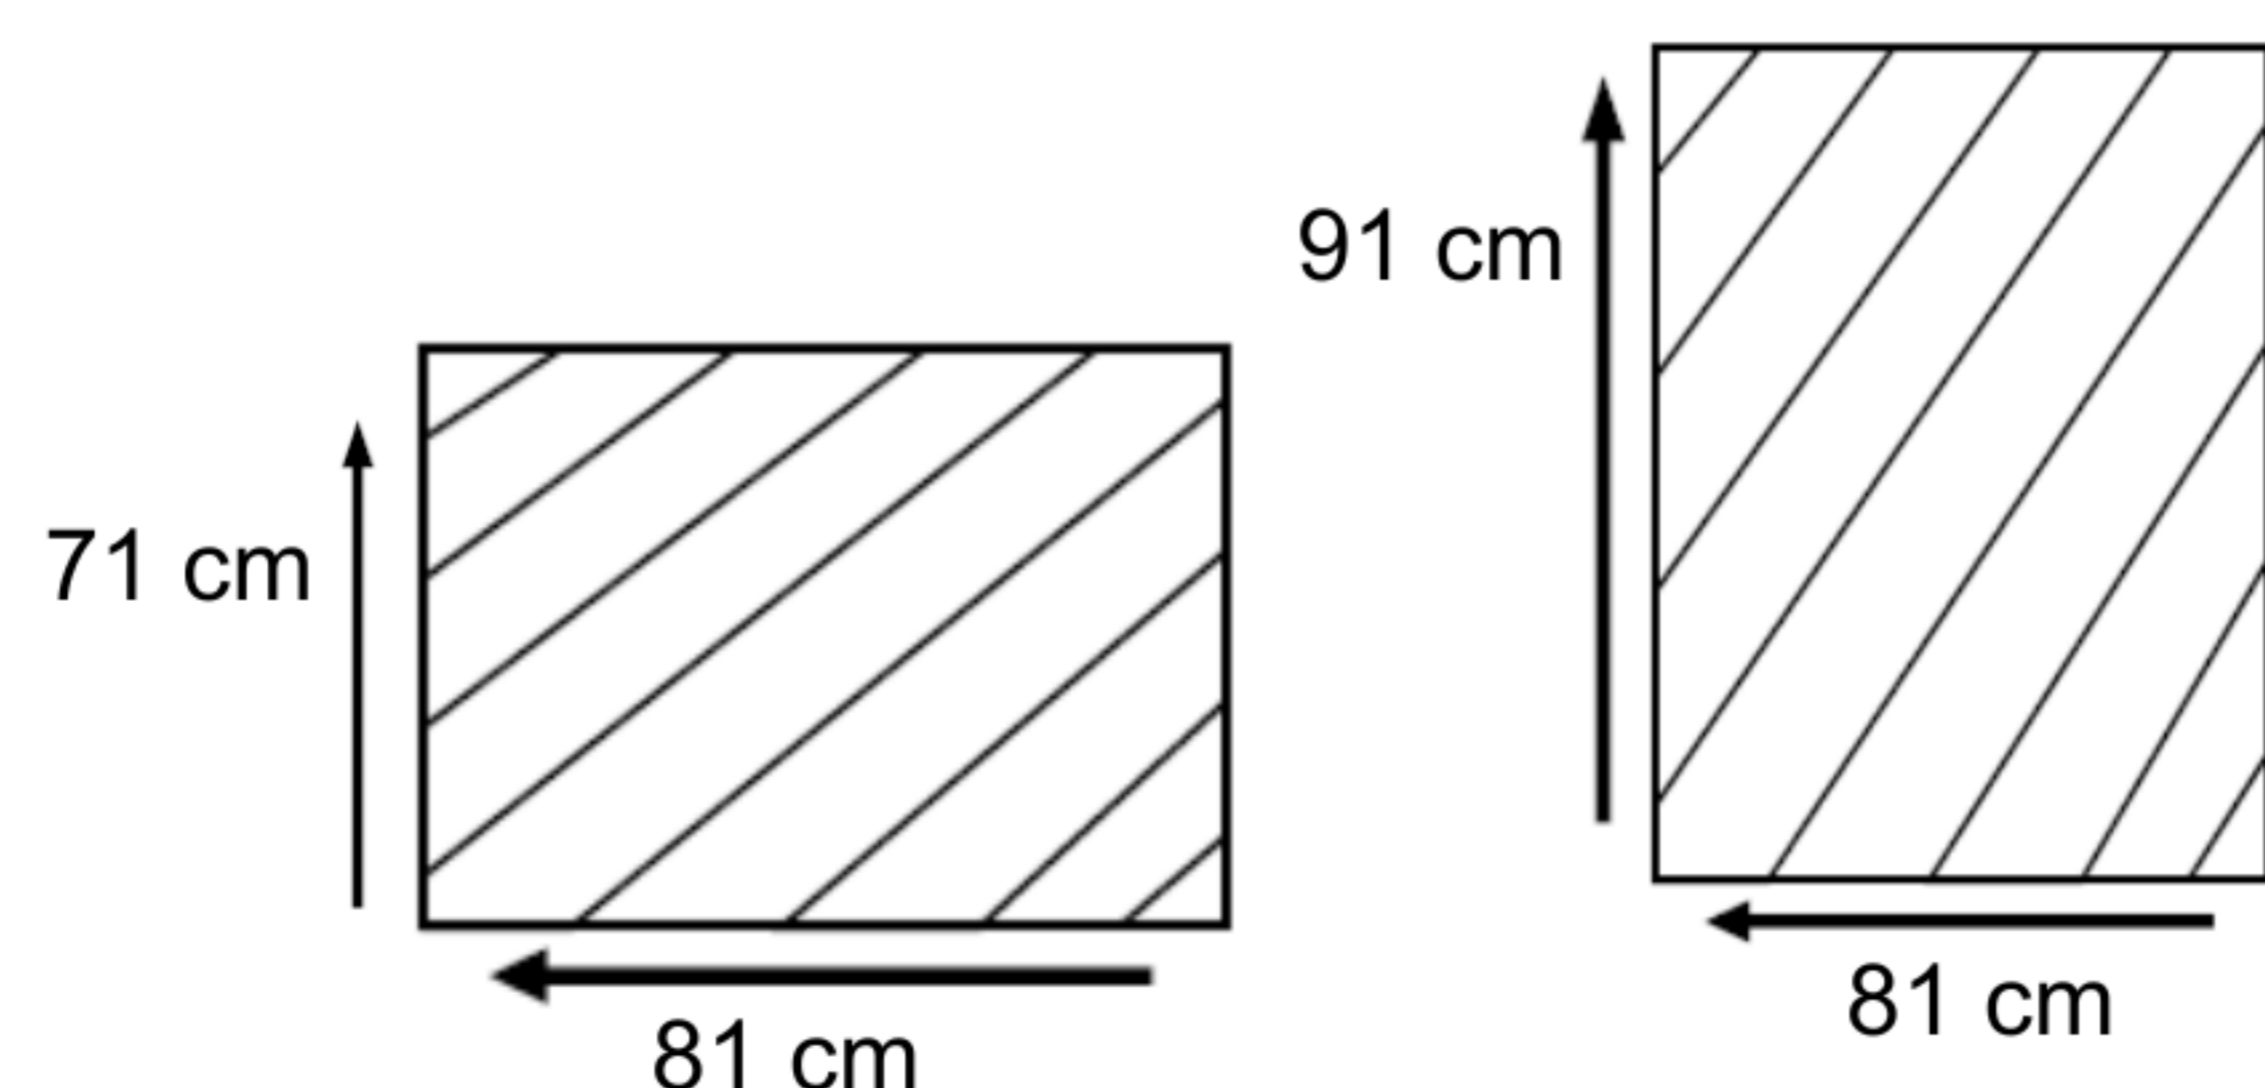

PACKAGING

Weight : 45 kg
Volume : 0.523341 m³
Packing : 1 / box

FINISHING

AM I - Stain

Teak Brown

Natural

Teak Oil

CUSHION FABRICS

110
Maroon Red

044
Pacific Blue

230
Green Leaf

050
Bright Yellow

5403
Jockey Red

5404
Cappuccino

5476
Hearther Beige

5446
Forest Green

4610
Turquoise

5401
Pacific Blue