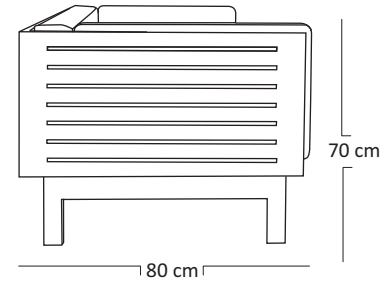

SCANIA SOFA 1 SEATER

SK1S

DESCRIPTION

Combination of Scandinavian design and traditional craftsmanship. Thoughtfully crafted to balance aesthetics, ergonomics and performance. Suitable for both Indoor use as well as outdoor use. Made of hand selected, kiln dried Genuine Teak Timber sourced from sustainable plantations.

DIMENSIONS

Length/Width : 90 cm
Depth : 80 cm
Total Height : 70 cm
Seat Height : 42 cm