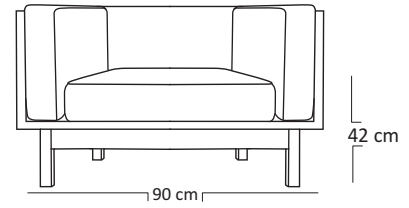

SCANIA SOFA 1 SEATER

SK1S

DESCRIPTION

Combination of Scandinavian design and traditional craftsmanship. Thoughtfully crafted to balance aesthetics, ergonomics and performance. Suitable for both Indoor use as well as outdoor use. Made of hand selected, kiln dried Genuine Teak Timber sourced from sustainable plantations.

DIMENSIONS

Length/Width : 90 cm
Depth : 80 cm
Total Height : 70 cm
Seat Height : 42 cm