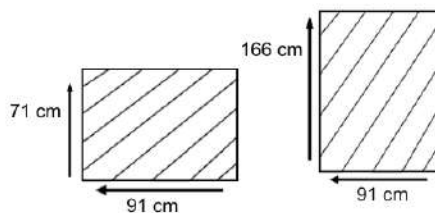

SCANIA SOFA 2 SEATER

SK2S-NAT-STD

DESCRIPTION

Combination of Scandinavian design and traditional craftsmanship. The design is thoughtfully crafted to balance aesthetics, ergonomics, and performance. It is suitable for both indoor and outdoor use, making it a versatile addition to any living space. The product is made of hand-selected, kiln-dried Genuine Teak Timber sourced from sustainable plantations. This ensures that the product is high quality and environmentally friendly.

DIMENSIONS

Total Width: 165 cm
Total Depth: 80 cm
Height: 70 cm

PACKAGING

Weight : 56 kg
Volume : 1.072526 m³
Packing : 1 / box

FINISHING

CUSHION FABRICS

Sunproof

Rehau