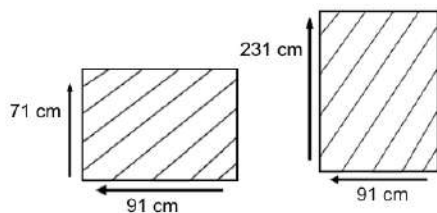

SCANIA SOFA 3 SEATER

SK3S-NAT-STD

DESCRIPTION

Combination of Scandinavian design and traditional craftsmanship. The design is thoughtfully crafted to balance aesthetics, ergonomics, and performance. It is suitable for both indoor and outdoor use, making it a versatile addition to any living space. The product is made of hand-selected, kiln-dried Genuine Teak Timber sourced from sustainable plantations. This ensures that the product is high quality and environmentally friendly.

DIMENSIONS

Total Width: 230 cm
Total Depth: 90 cm
Height: 70 cm

PACKAGING

Weight : 63 kg
Volume : 1.492491 m³
Packing : 1 / box

FINISHING

AM I - Stain Teak Brown Natural Teak Oil

CUSHION FABRICS

Sunproof