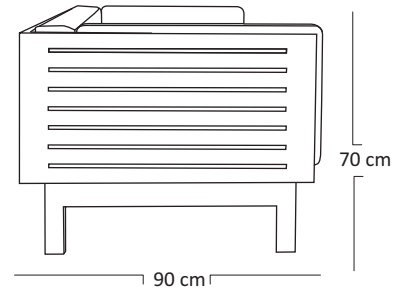

SCANIA SOFA 3 SEATER

SK3S

DESCRIPTION

Combination of Scandinavian design and traditional craftsmanship. Thoughtfully crafted to balance aesthetics, ergonomics and performance. Suitable for both Indoor use as well as outdoor use. Made of hand selected, kiln dried Genuine Teak Timber sourced from sustainable plantations.

DIMENSIONS

Length/Width : 230 cm
Depth : 90 cm
Total Height : 70 cm
Seat Height : 42 cm