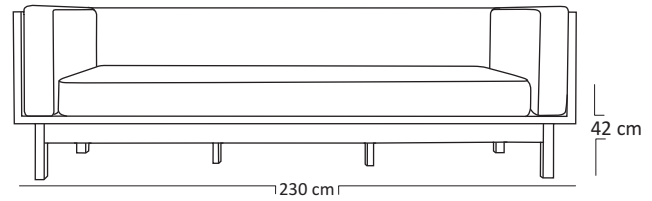

SCANIA SOFA 3 SEATER

SK3S

DESCRIPTION

Combination of Scandinavian design and traditional craftsmanship. Thoughtfully crafted to balance aesthetics, ergonomics and performance. Suitable for both Indoor use as well as outdoor use. Made of hand selected, kiln dried Genuine Teak Timber sourced from sustainable plantations.

DIMENSIONS

Length/Width : 230 cm
Depth : 90 cm
Total Height : 70 cm
Seat Height : 42 cm

PACKAGING

Weight : 63 Kg/Unit
Volume : 0,72 m³
Packing : 1/Box

TIMBER FINISH

Natural

CUSHION FABRICS :

Sunproof