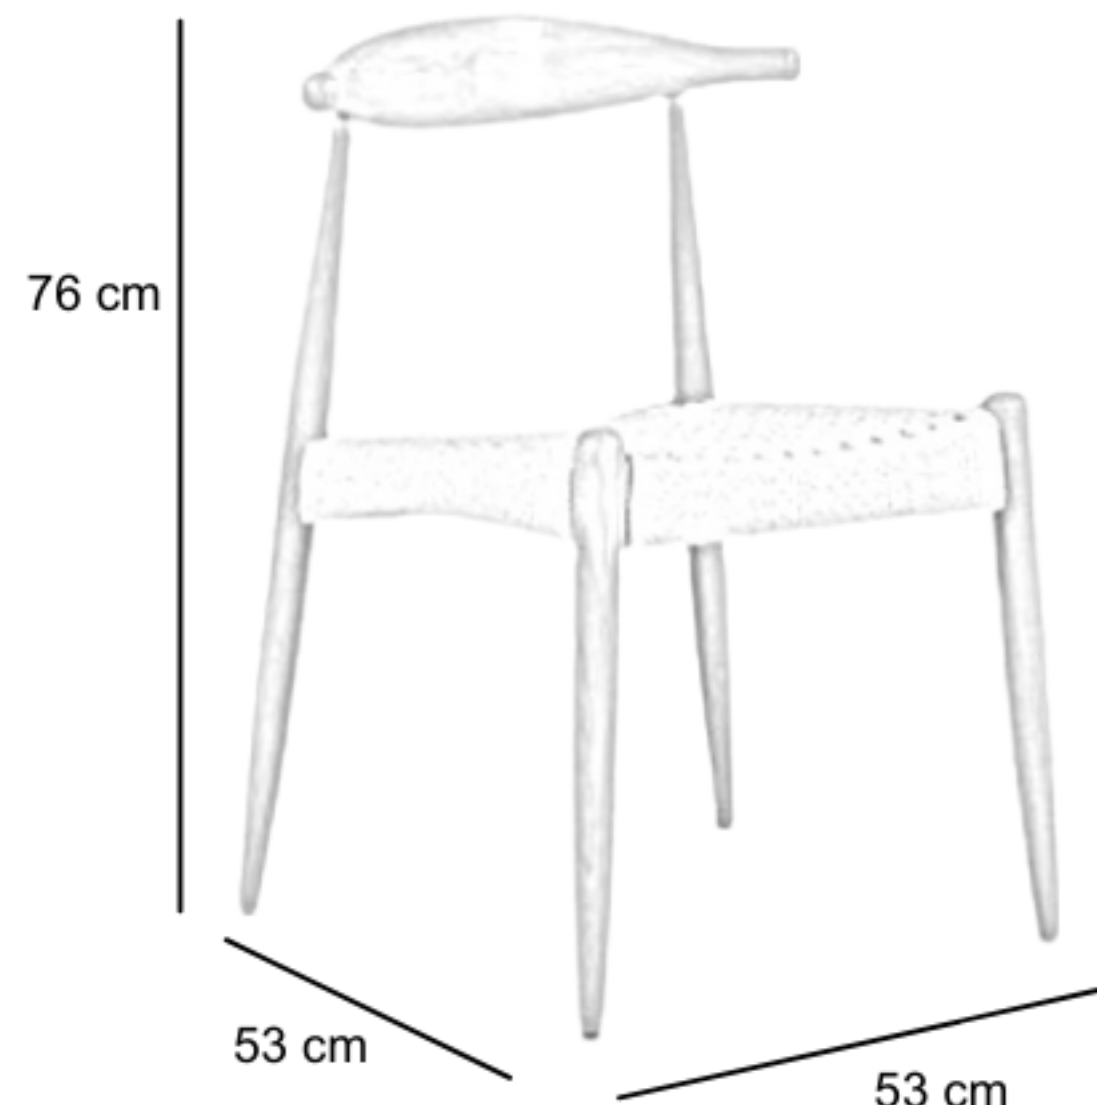

SHAZA DINING CHAIR

SA-DC-STW

DESCRIPTION

SHAZA DINING CHAIR is a type of dining chair that follows a typical design, combining Teak wood and 5 MM OUTDOOR ROPE C 161 IN CREATIVE WEBBING PATTERN with KT webbing pattern. The chair's design is characterized by simple, clean lines and minimal ornamentation, giving it a contemporary and sophisticated look. One of the key aspects of these chairs is their focus on comfort and functionality, making them suitable for extended use during meals or gatherings. Additionally, they are highly appreciated for their aesthetic appeal, offering a balance of both style and practicality.

DIMENSIONS

Total Width: 53 cm
Total Depth: 53 cm
Height: 76 cm

PACKAGING

Packing : 1 / box

FINISHING

SYNTHETIC WICKER

Rehau

Viro