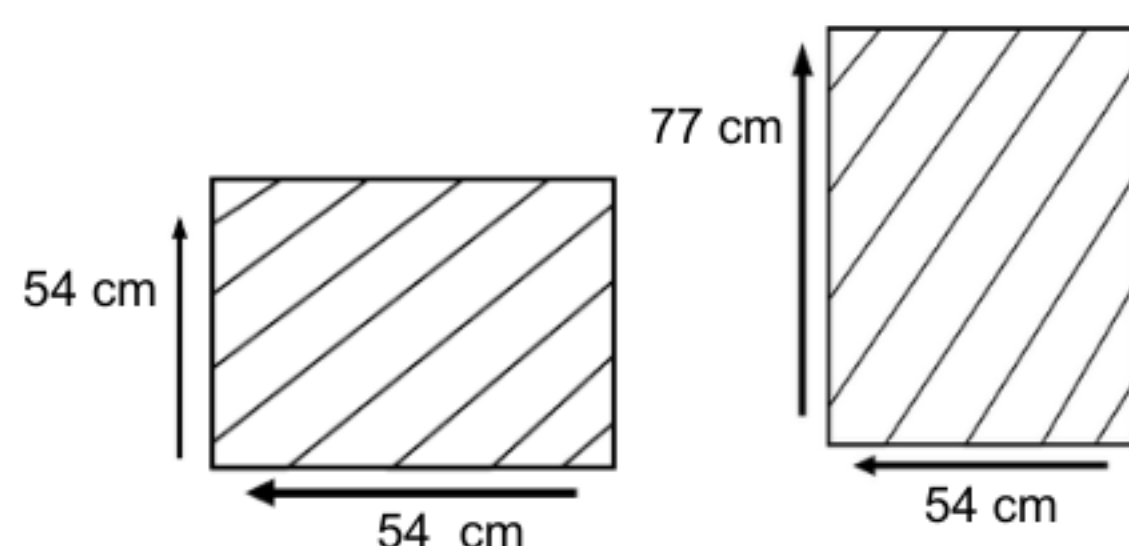

SHAZA DINING CHAIR

SA-DC-STW

DESCRIPTION

SHAZA DINING CHAIR is a type of dining chair that follows a typical design, combining Teak wood and 5 MM OUTDOOR ROPE C 161 IN CREATIVE WEBBING PATTERN with KT webbing pattern. The chair's design is characterized by simple, clean lines and minimal ornamentation, giving it a contemporary and sophisticated look. One of the key aspects of these chairs is their focus on comfort and functionality, making them suitable for extended use during meals or gatherings. Additionally, they are highly appreciated for their aesthetic appeal, offering a balance of both style and practicality.

DIMENSIONS

Total Width: 53 cm
Total Depth: 53 cm
Height: 76 cm

PACKAGING

Packing : 1 / box

FINISHING

SYNTHETIC WICKER

Rehau

Viro