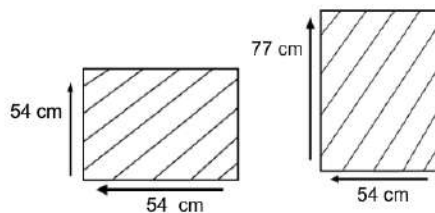

SHIZU DINING CHAIR

SH-DC-STW

DESCRIPTION

The Shizu Dining Chair is a stylish and functional piece of furniture designed for use in dining rooms, homes, and commercial spaces. The typical design of this chair incorporates Teak wood, a durable and beautiful material, giving it a classic and elegant appearance. The chair also features 40 MM strapping in a sleek black color, arranged in a 1x1 webbing pattern, which adds a contemporary touch to its overall look.

DIMENSIONS

Total Width: 54 cm
Total Depth: 56 cm
Height: 66 cm

PACKAGING

Weight : kg
Volume : m3
Packing : 1 / box

FINISHING

CUSHION FABRICS

Sunproof

Rehau