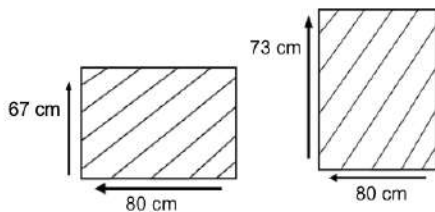

PACKAGING

Weight : kg
Volume : m3
Packing : 1 / box

CUSHION FABRICS

Sunproof

Maroon Red

044
Pacific Blue

230
Green Leaf

050
Bright Yellow

Rehau

Jockey Red

5404
Cappuccino

5476
Hearthier Beige

5446
Forest Green

Turquoise

5401
Pacific Blue