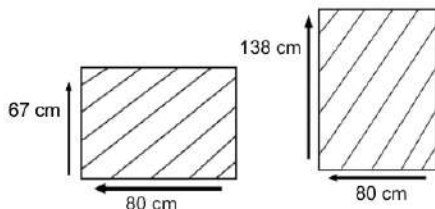

PACKAGING

Weight : kg
Volume : m3
Packing : 1 / box

CUSHION FABRICS

Sunproof

Maroon Red

044
Pacific Blue

230
Green Leaf

050
Bright Yellow

Rehau

Jockey Red

5404
Cappuccino

5476
Hearthier Beige

5446
Forest Green

Turquoise

5401
Pacific Blue