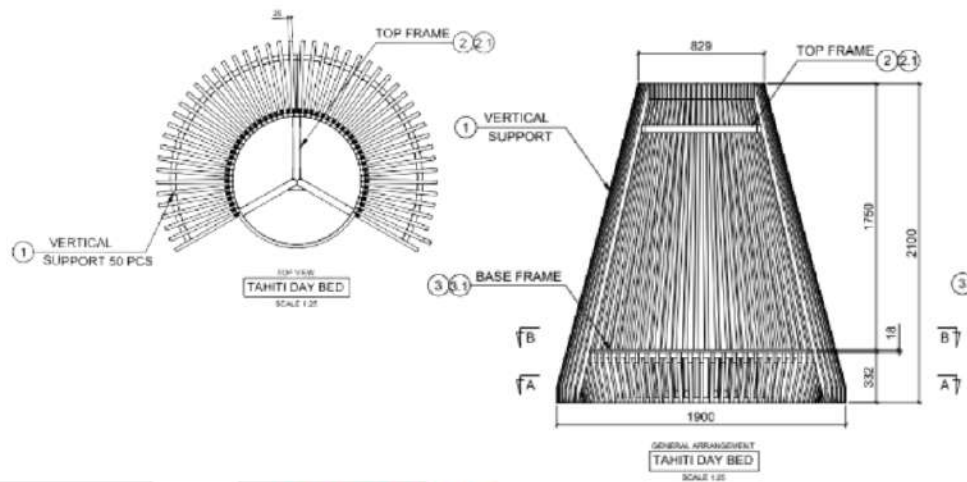

TAHITI DAYBED HUT-DB-STD

DESCRIPTION

The TAHITI DAYBED is a stunning blend of elegance and modern design, meticulously crafted to elevate outdoor lounging. This exquisite daybed boasts a fusion of premium teak wood and sleek aluminum, harmonizing durability with contemporary style.

DIMENSIONS

Base Diameter : 190 cm
Diameter : 80 cm
Height: 210 cm

PACKAGING

Weight : kg
Volume : m3
Packing : 1 / box

FINISHING

CUSHION FABRICS

Sunproof

Rehau