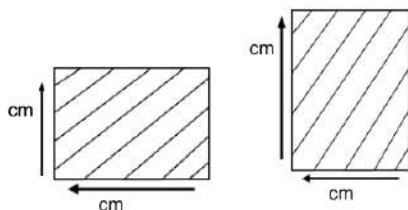

DIMENSIONS

Base Diameter : 190 cm
Diameter : 80 cm
Height: 210 cm

PACKAGING

Weight : kg
Volume : m3
Packing : 1 / box

FINISHING

CUSHION FABRICS

Sunproof

Rehau