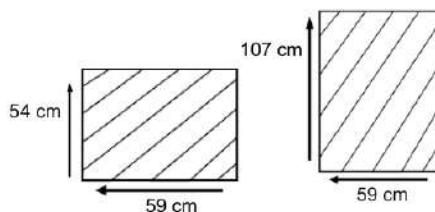

PACKAGING

Weight : kg
Volume : m3
Packing : 2 / box

FINISHING

CUSHION FABRICS

Sunproof

Rehau