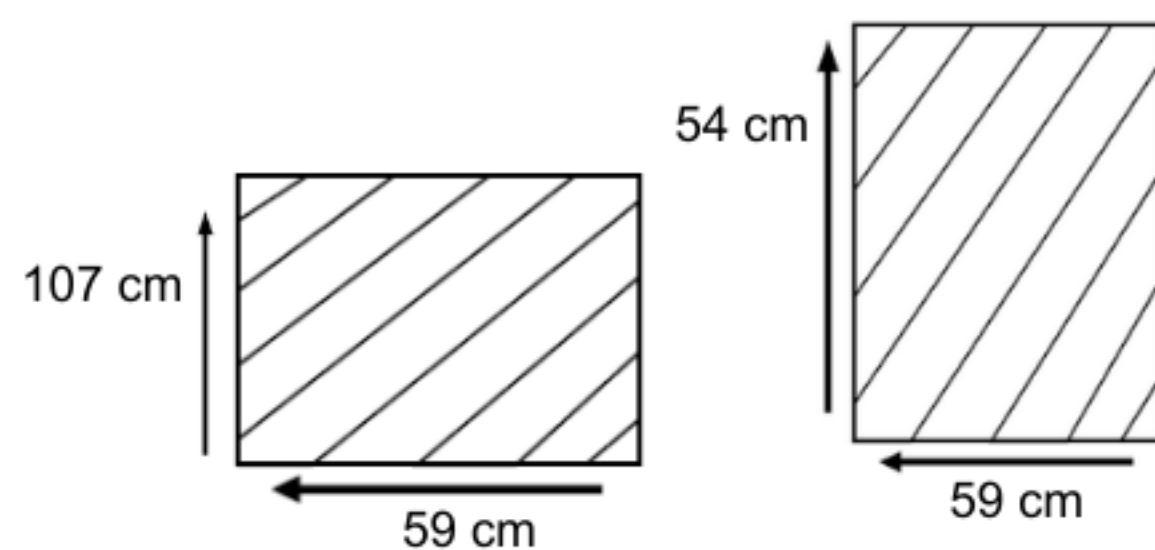

DIMENSIONS

Total Width: 56 cm
Total Depth: 53 cm
Height: 80 cm
Seat Height : 43 cm

PACKAGING

Packing : 1 / box

FINISHING

AM I - Stain

Teak Brown

Natural