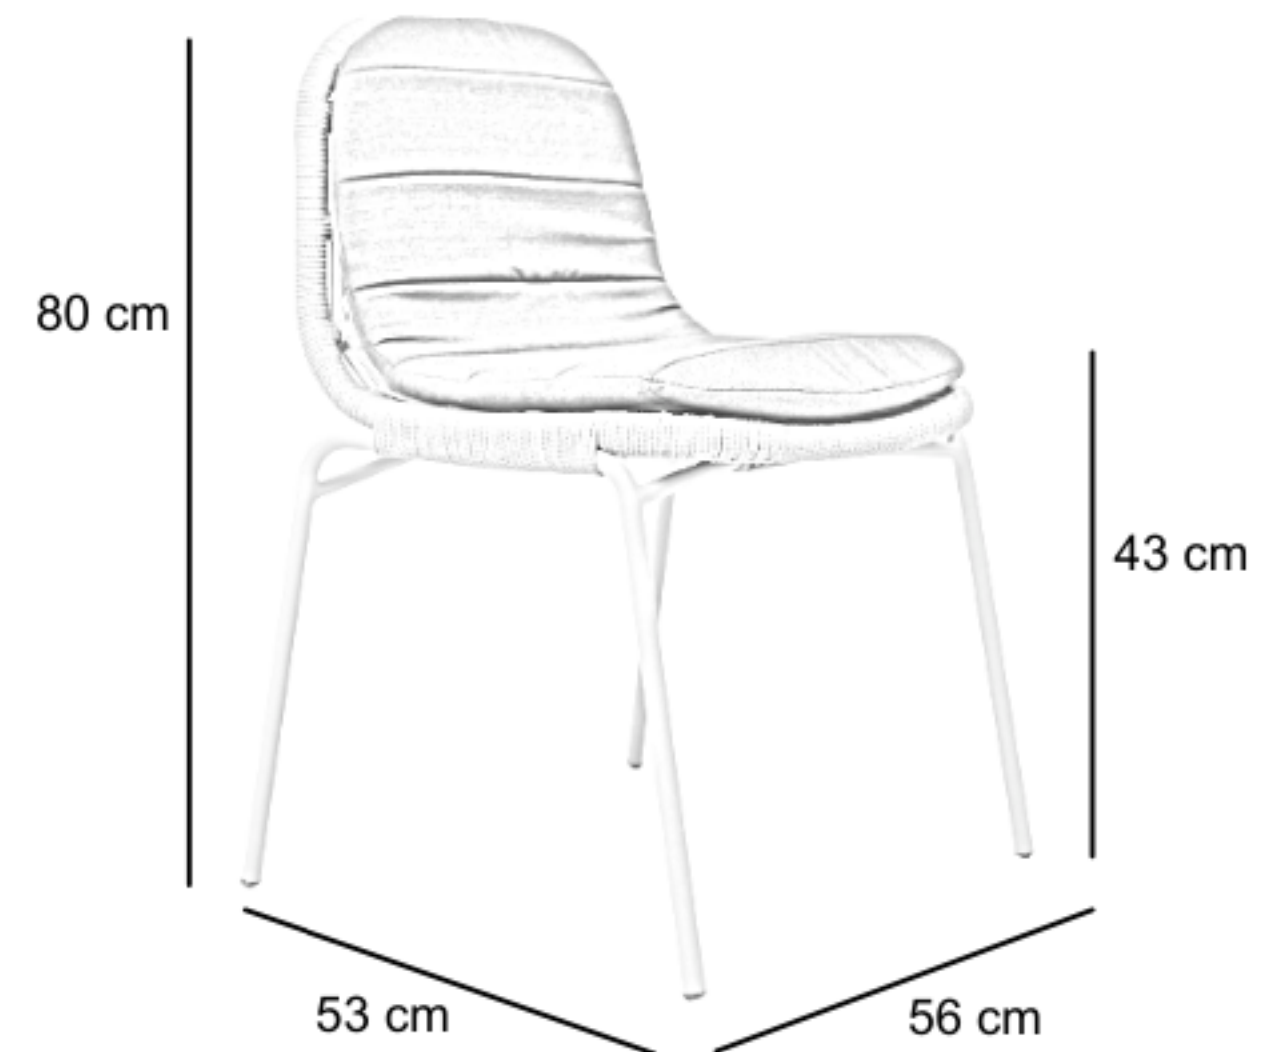

TAHITI DINING CHAIR

TDC-STD

DESCRIPTION

The TAHITI DINING CHAIRS combines Olefin rope and an aluminum frame with acrylic fabric cushions, creating a stylish and weather-resistant outdoor chaise lounge that's perfect for relaxation

DIMENSIONS

Total Width: 56 cm
Total Depth: 53 cm
Height: 80 cm
Seat Height : 43 cm

PACKAGING

Packing : 1 / box

FINISHING

AM I - Stain

Teak Brown

Natural