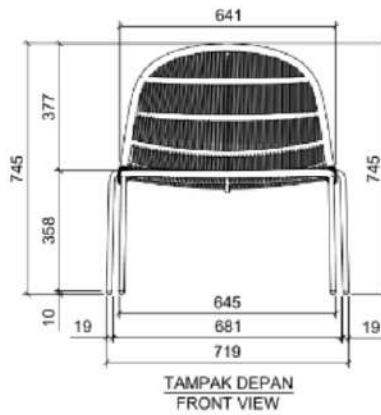

TALENTI 1 SEATER SOFA

TS-SS-STD

DESCRIPTION

The TALENTI 1 SEATER SOFA combines Olefin rope and an aluminum frame with acrylic fabric cushions, creating a stylish and weather-resistant outdoor chaise lounge that's perfect for relaxation.

DIMENSIONS

Total Width: 72 cm
Total Depth: 74 cm
Height: 74 cm
Seat Height : 38 cm