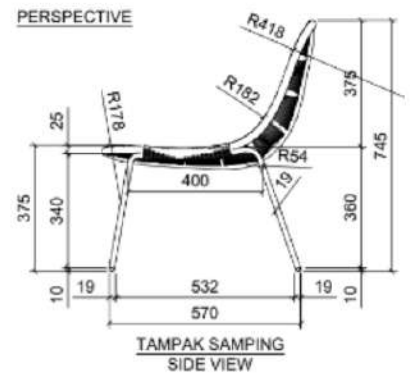

TALENTI 1 SEATER SOFA

TS-SS-STD

DESCRIPTION

The TALENTI 1 SEATER SOFA combines Olefin rope and an aluminum frame with acrylic fabric cushions, creating a stylish and weather-resistant outdoor chaise lounge that's perfect for relaxation.

DIMENSIONS

Total Width: 72 cm
Total Depth: 74 cm
Height: 74 cm
Seat Height : 38 cm