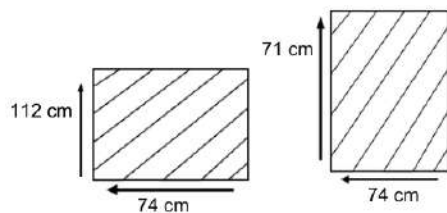

PACKAGING

Weight : kg
Volume : m3
Packing : 1 / box

CUSHION FABRICS

Sunproof

Maroon Red

044
Pacific Blue

230
Green Leaf

050
Bright Yellow

Rehau

Jockey Red

5404
Cappuccin

5476
Hearthier Beige

5446
Forest Green

Turquoise

5401
Pacific Blue