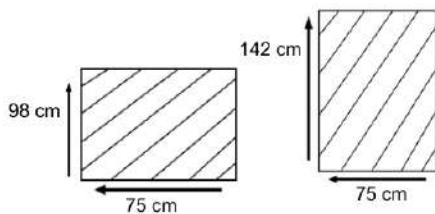

DIMENSIONS

Total Width: 140 cm
 Total Depth: 74 cm
 Height: 74 cm
 Seat Height : 38 cm

PACKAGING

Weight : kg
 Volume : m3
 Packing : 1 / box

CUSHION FABRICS

Sunproof

Maroon Red

044
Pacific Blue