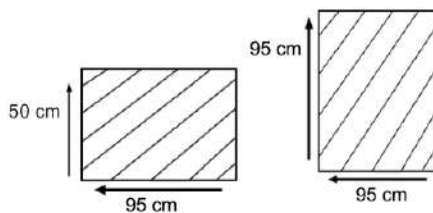

TIARA COFFEE TABLE L110

OCT97-NAT-S110

DESCRIPTION

100% Genuine Solid Teak Wood. Practical and elegant design. Made for heavy-duty outdoor use. Perfect for a small and medium sized patio or porch in a home or a restaurant. Blends well with most sofas.

DIMENSIONS

Total Width: 110 cm
Total Depth: 70 cm
Height: 45 cm

PACKAGING

Weight : kg
Volume : m3
Packing : 1 / box

FINISHING

AM I - Stain

Teak Brown

Natural