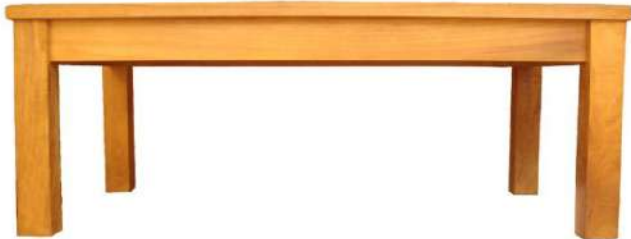

# TIARA COFFEE TABLE L120

### DESCRIPTION

100% Genuine Solid Teak Wood. Practical and elegant design. Made for heavy-duty outdoor use. Perfect for a small and medium sized patio or porch in a home or a restaurant. Blends well with most sofas.

### DIMENSIONS

Total Width: 120 cm  
Total Depth: 70 cm  
Height: 35 cm