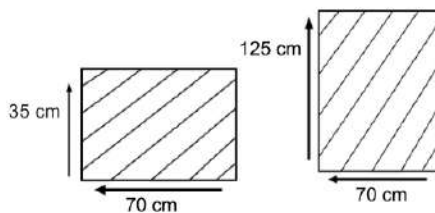

PACKAGING

Weight : 51.30 kg
Volume : m3
Packing : 1 / box

FINISHING