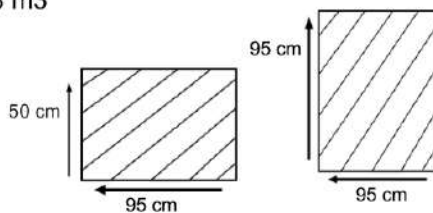

TIARA COFFEE TABLE L90

OCT97-NAT-S90

DESCRIPTION

100% Genuine Solid Teak Wood. Practical and elegant design. Made for heavy-duty outdoor use. Perfect for a small and medium sized patio or porch in a home or a restaurant. Blends well with most sofas.

DIMENSIONS

Total Width: 90 cm
Total Depth: 90 cm
Height: 45 cm

PACKAGING

Weight : 49.94 kg
Volume : 0.021168 m3
Packing : 1 / box

FINISHING

AM I - Stain

Teak Brown

Natural