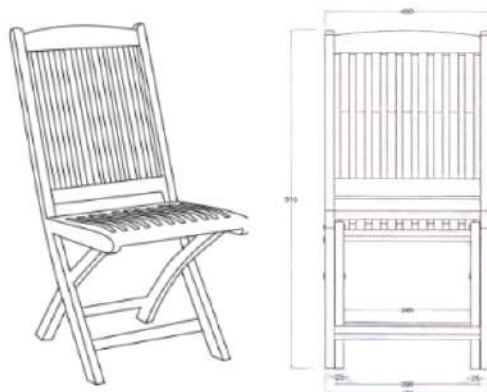

TIARA FOLDING CHAIR

HTC31-NAT-STD

DESCRIPTION

Introducing the Tiara Folding Chair - the perfect combination of functionality and style. Our chair is crafted using carefully selected solid teak wood, meeting the highest quality standards. Its foldable design makes it ideal for storage and small areas, and easy to transport to picnics or outdoor events. The Tiara Folding Chair is a versatile addition to any outdoor space, and pairs perfectly with most of our teak dining tables. Experience the ultimate in convenience and elegance with the Tiara Folding Chair

FINISHING

AM I - Stain

Teak Brown

Natural

Teak Oil

DIMENSIONS

Total Width: 45 cm
Total Depth: 65 cm
Height: 92 cm
Seat Height: 43 cm

PACKAGING