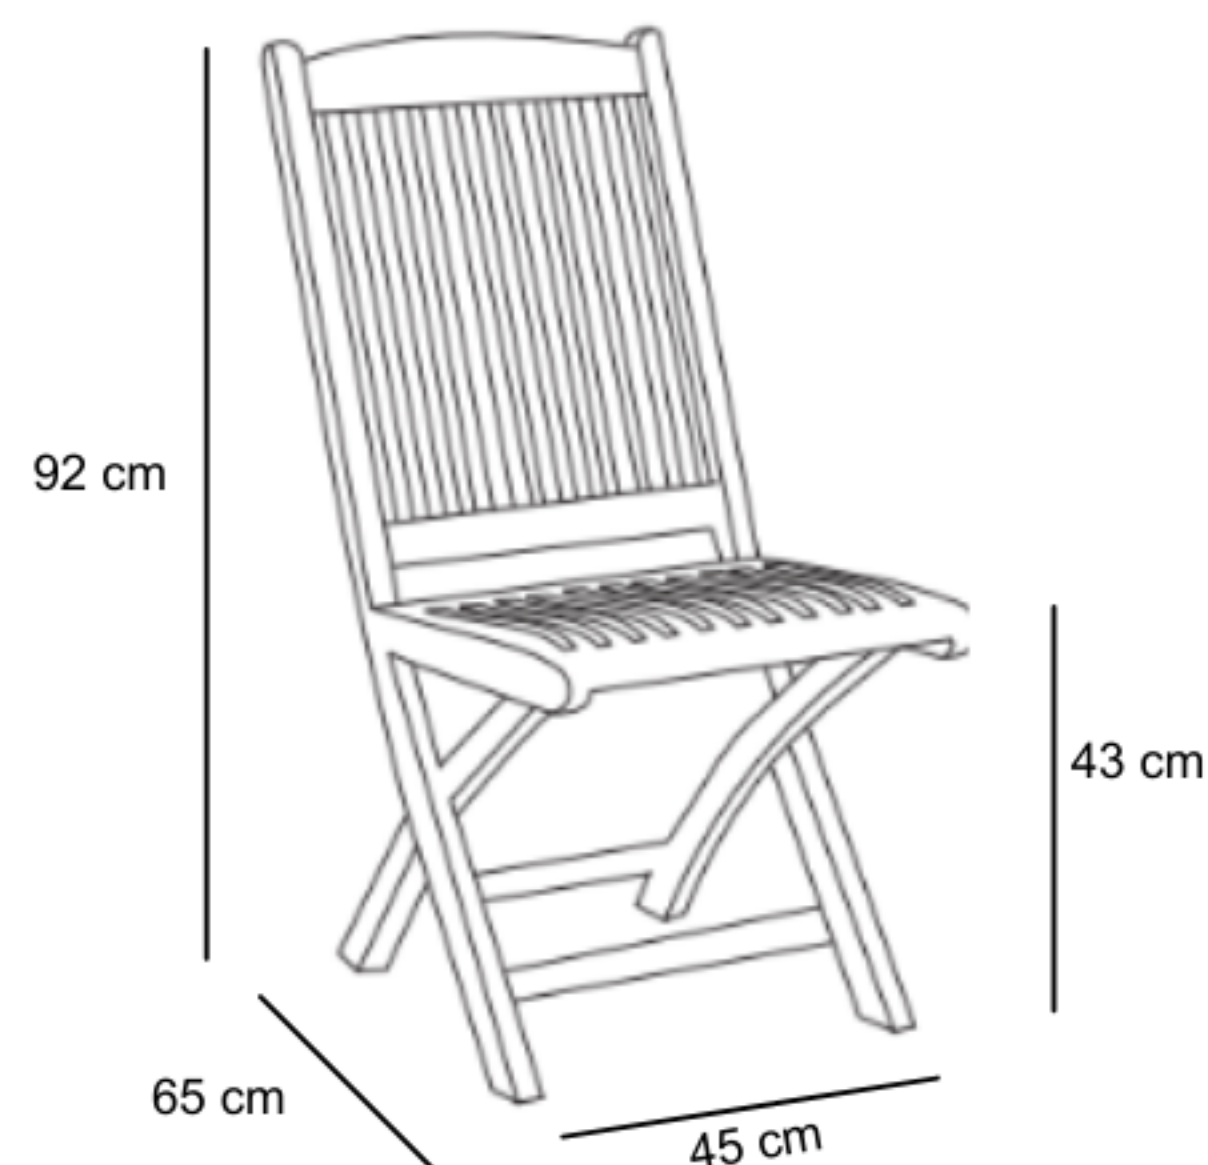

# TIARA FOLDING CHAIR

HTC31-NAT-STD

## DESCRIPTION

Introducing the Tiara Folding Chair - the perfect combination of functionality and style. Our chair is crafted using carefully selected solid teak wood, meeting the highest quality standards. Its foldable design makes it ideal for storage and small areas, and easy to transport to picnics or outdoor events. The Tiara Folding Chair is a versatile addition to any outdoor space, and pairs perfectly with most of our teak dining tables. Experience the ultimate in convenience and elegance with the Tiara Folding Chair

## DIMENSIONS

Total Width: 45 cm  
Total Depth: 65 cm  
Height: 92 cm  
Seat Height: 43 cm