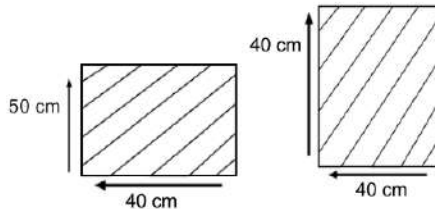

TIARA FOLDING TABLE SHORT

TFT-35-STD

DESCRIPTION

Simple, elegant and economical yet durable and made for heavy-duty outdoor use. Perfect for a small and medium sized patio or porch in a home or a restaurant. It has an easy folding mechanism and takes very low storage space. All our outdoor chairs suit this dining table.

DIMENSIONS

Total Width: 35 cm
Total Depth: 35 cm
Height: 45 cm

PACKAGING

Weight : kg
Volume : m3
Packing : 1 / box

FINISHING

AM I - Stain

Teak Brown

Natural