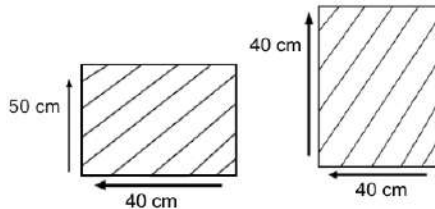

PACKAGING

Weight : kg

Volume : m³

Packing : 1 / box

FINISHING