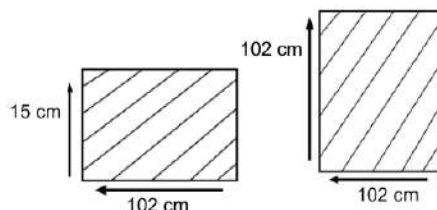

DIMENSIONS

Diameter : 100 cm

Height: 78 cm

PACKAGING

Weight : 20 kg

Volume : m3

Packing : 1 / box

FINISHING