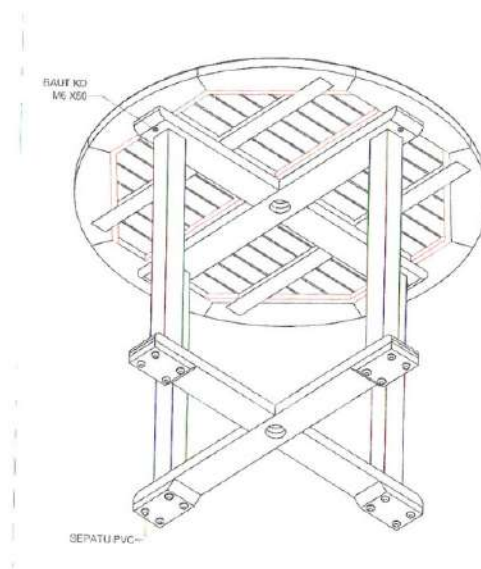

TIARA ROUND TABLE D100

GWT100-NAT-D100

DESCRIPTION

Made of 100% Genuine Teak Timber. It is best suited for cafes, gardens, patios, parks and poolside areas. Can be fitted with an umbrella in the center. Features thick, long and wide slats of timber in simple and sturdy construction with a streamlined look.

DIMENSIONS

Diameter : 100 cm

Height: 78 cm

PACKAGING

Weight : 20 kg

Volume : m3

Packing : 1 / box

FINISHING