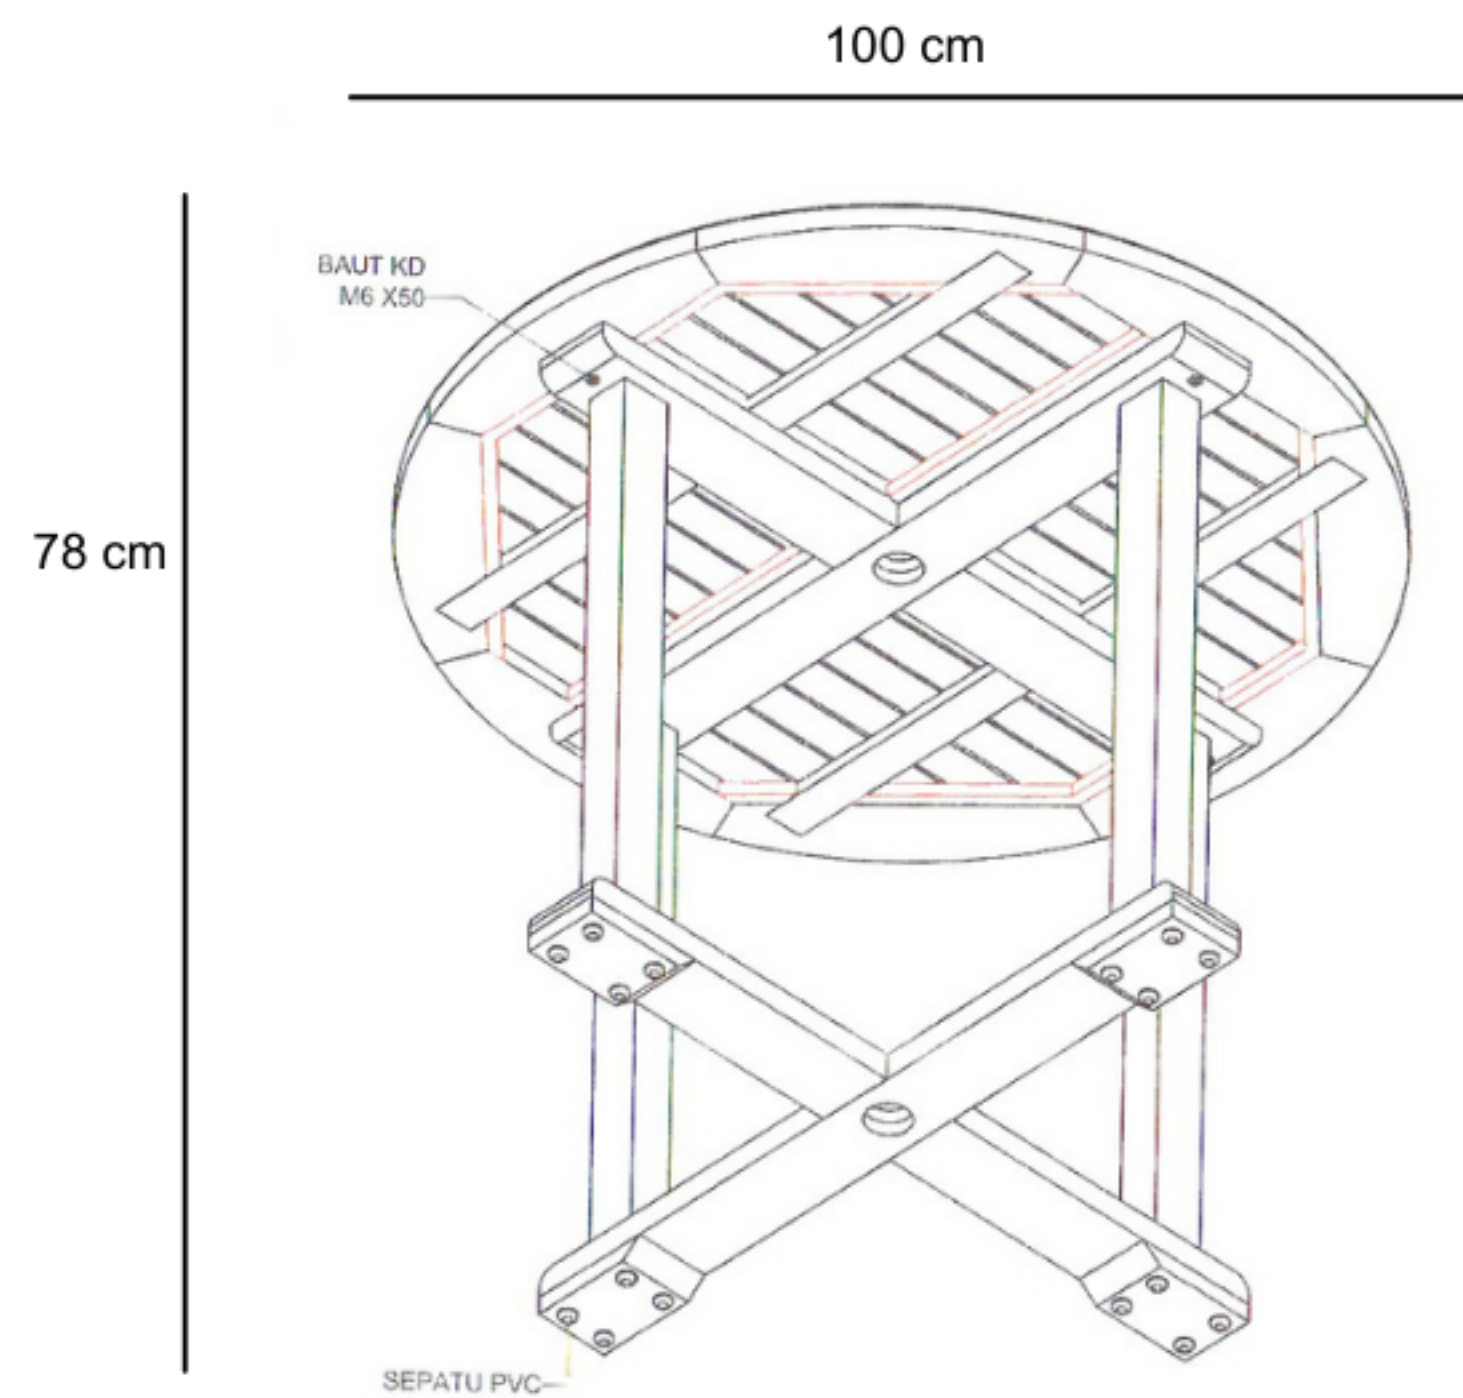

# TIARA ROUND TABLE D100

GWT100-NAT-D100

## DESCRIPTION

Made of 100% Genuine Teak Timber. It is best suited for cafes, gardens, patios, parks and poolside areas. Can be fitted with an umbrella in the center. Features thick, long and wide slats of timber in simple and sturdy construction with a streamlined look.

## DIMENSIONS

Diameter : 100 cm

Height: 78 cm

## PACKAGING

Weight : 20 kg

Packing : 1 / box