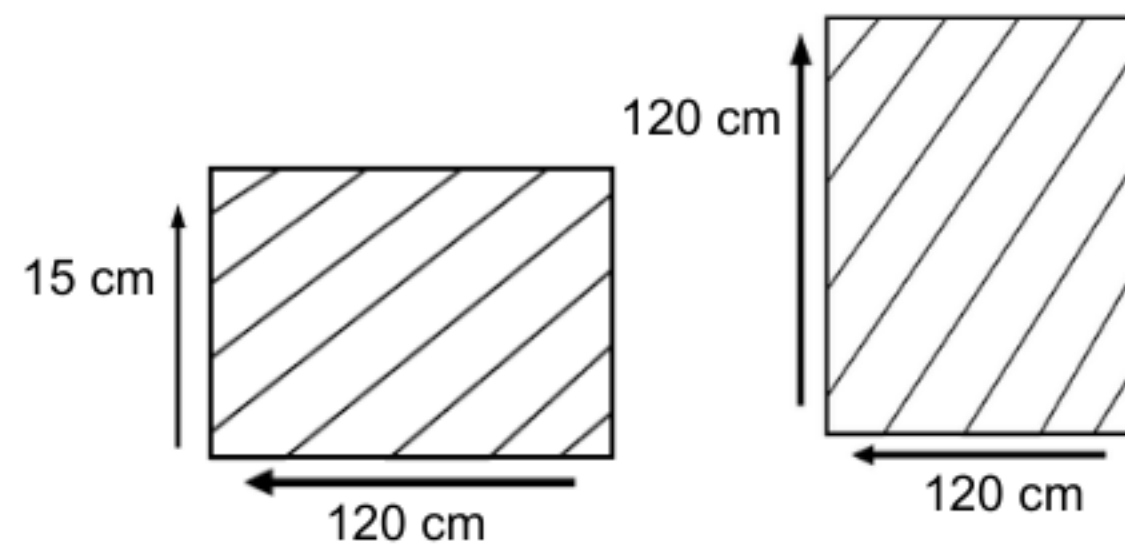

DIMENSIONS

Diameter: 120 cm

Height: 78 cm

PACKAGING

Weight : 30 kg

Packing : 1 / box

FINISHING

AM I - Stain