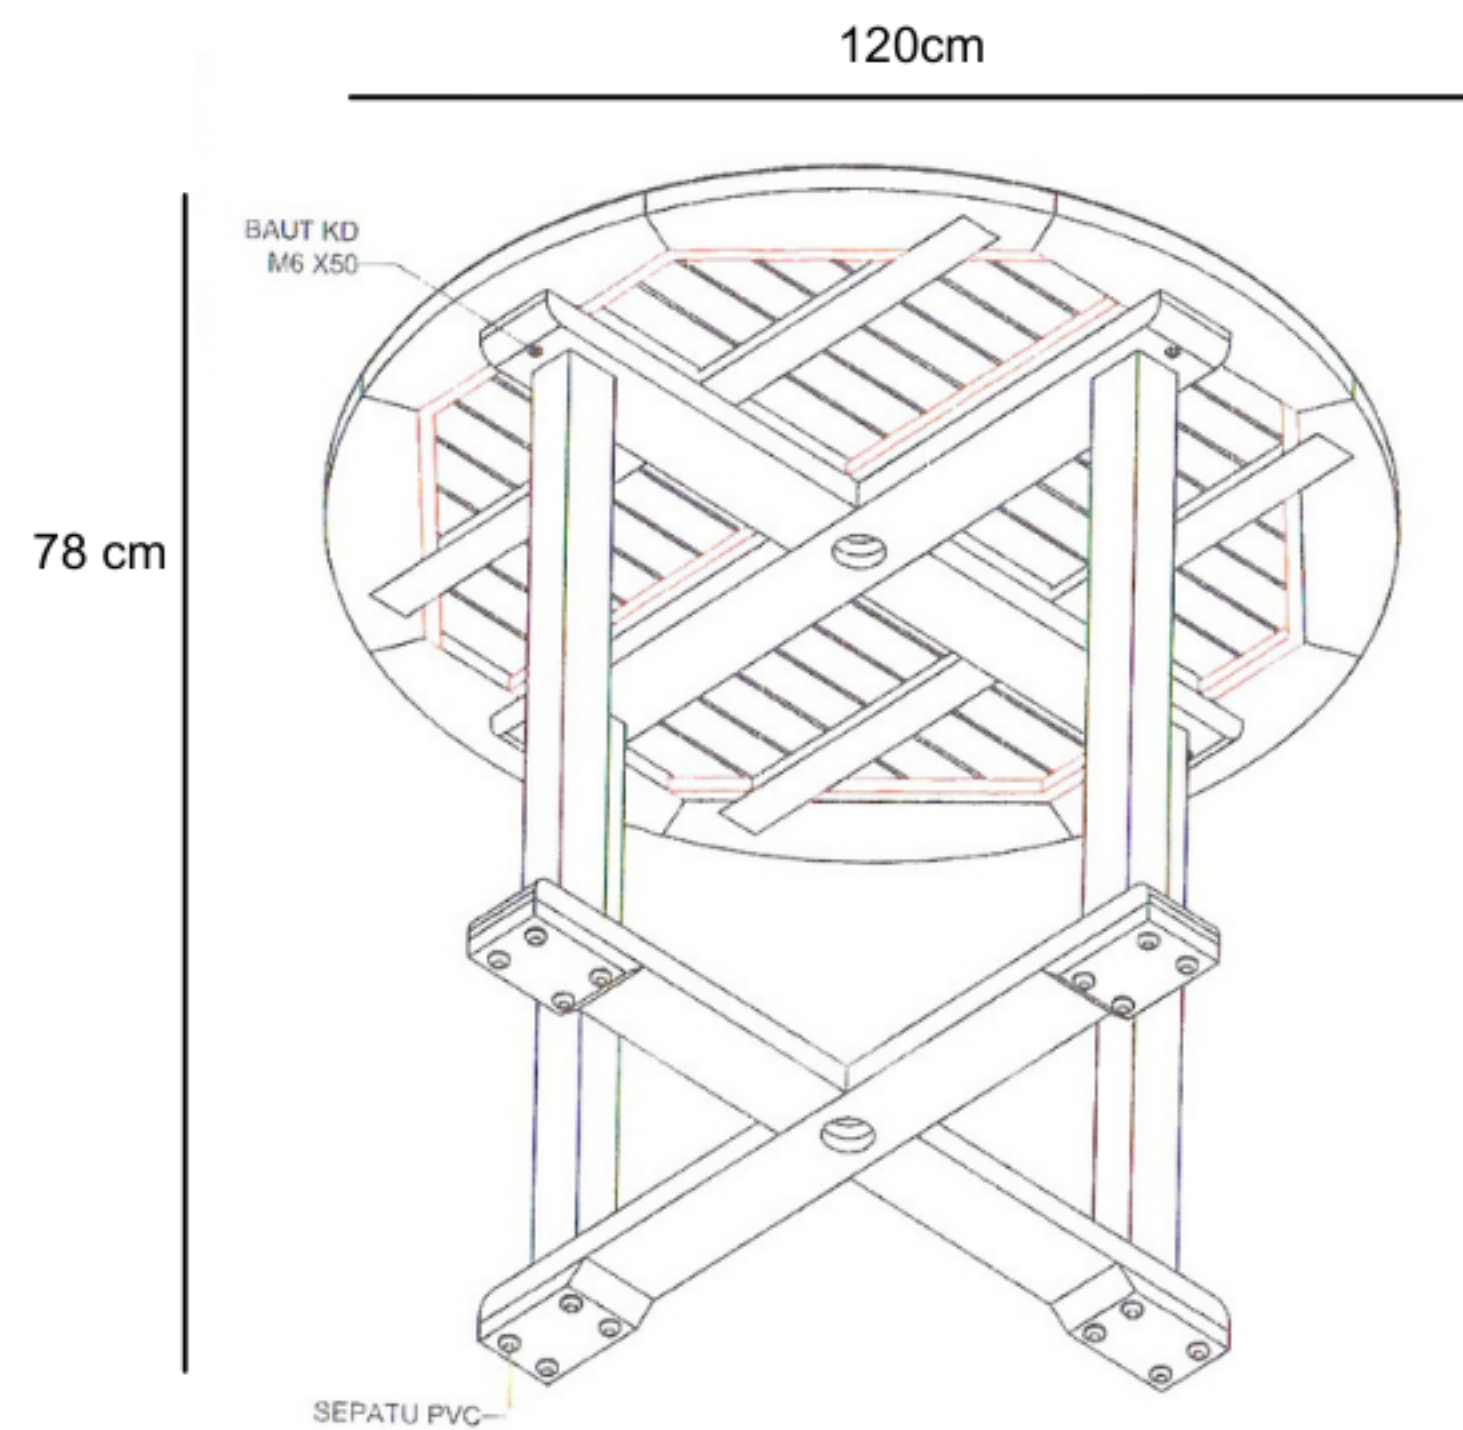

TIARA ROUND TABLE D120

GWT120-NAT-D120

DESCRIPTION

Made of 100% Genuine Teak Timber. It is best suited for cafes, gardens, patios, parks and poolside areas. Can be fitted with an umbrella in the center. Features thick, long and wide slats of timber in simple and sturdy construction with a streamlined look.

DIMENSIONS

Diameter: 120 cm

Height: 78 cm

PACKAGING

Weight : 30 kg

Packing : 1 / box

FINISHING

AM I - Stain