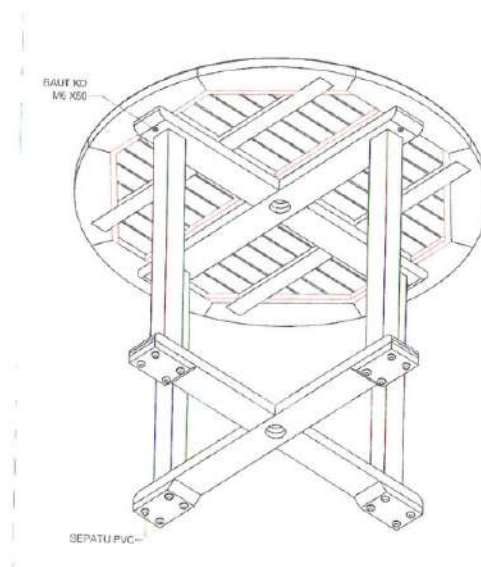

TIARA ROUND TABLE D120

GWT120-NAT-D120

DESCRIPTION

Made of 100% Genuine Teak Timber. It is best suited for cafes, gardens, patios, parks and poolside areas. Can be fitted with an umbrella in the center. Features thick, long and wide slats of timber in simple and sturdy construction with a streamlined look.

DIMENSIONS

Diameter: 120 cm

Height: 78 cm

PACKAGING

Weight : 30 kg

Volume : m3

Packing : 1 / box

FINISHING