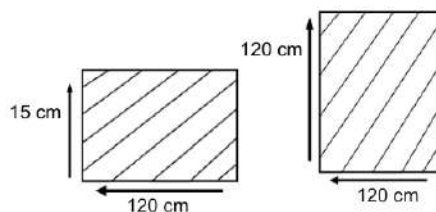

DIMENSIONS

Diameter: 120 cm

Height: 78 cm

PACKAGING

Weight : 30 kg

Volume : m3

Packing : 1 / box

FINISHING