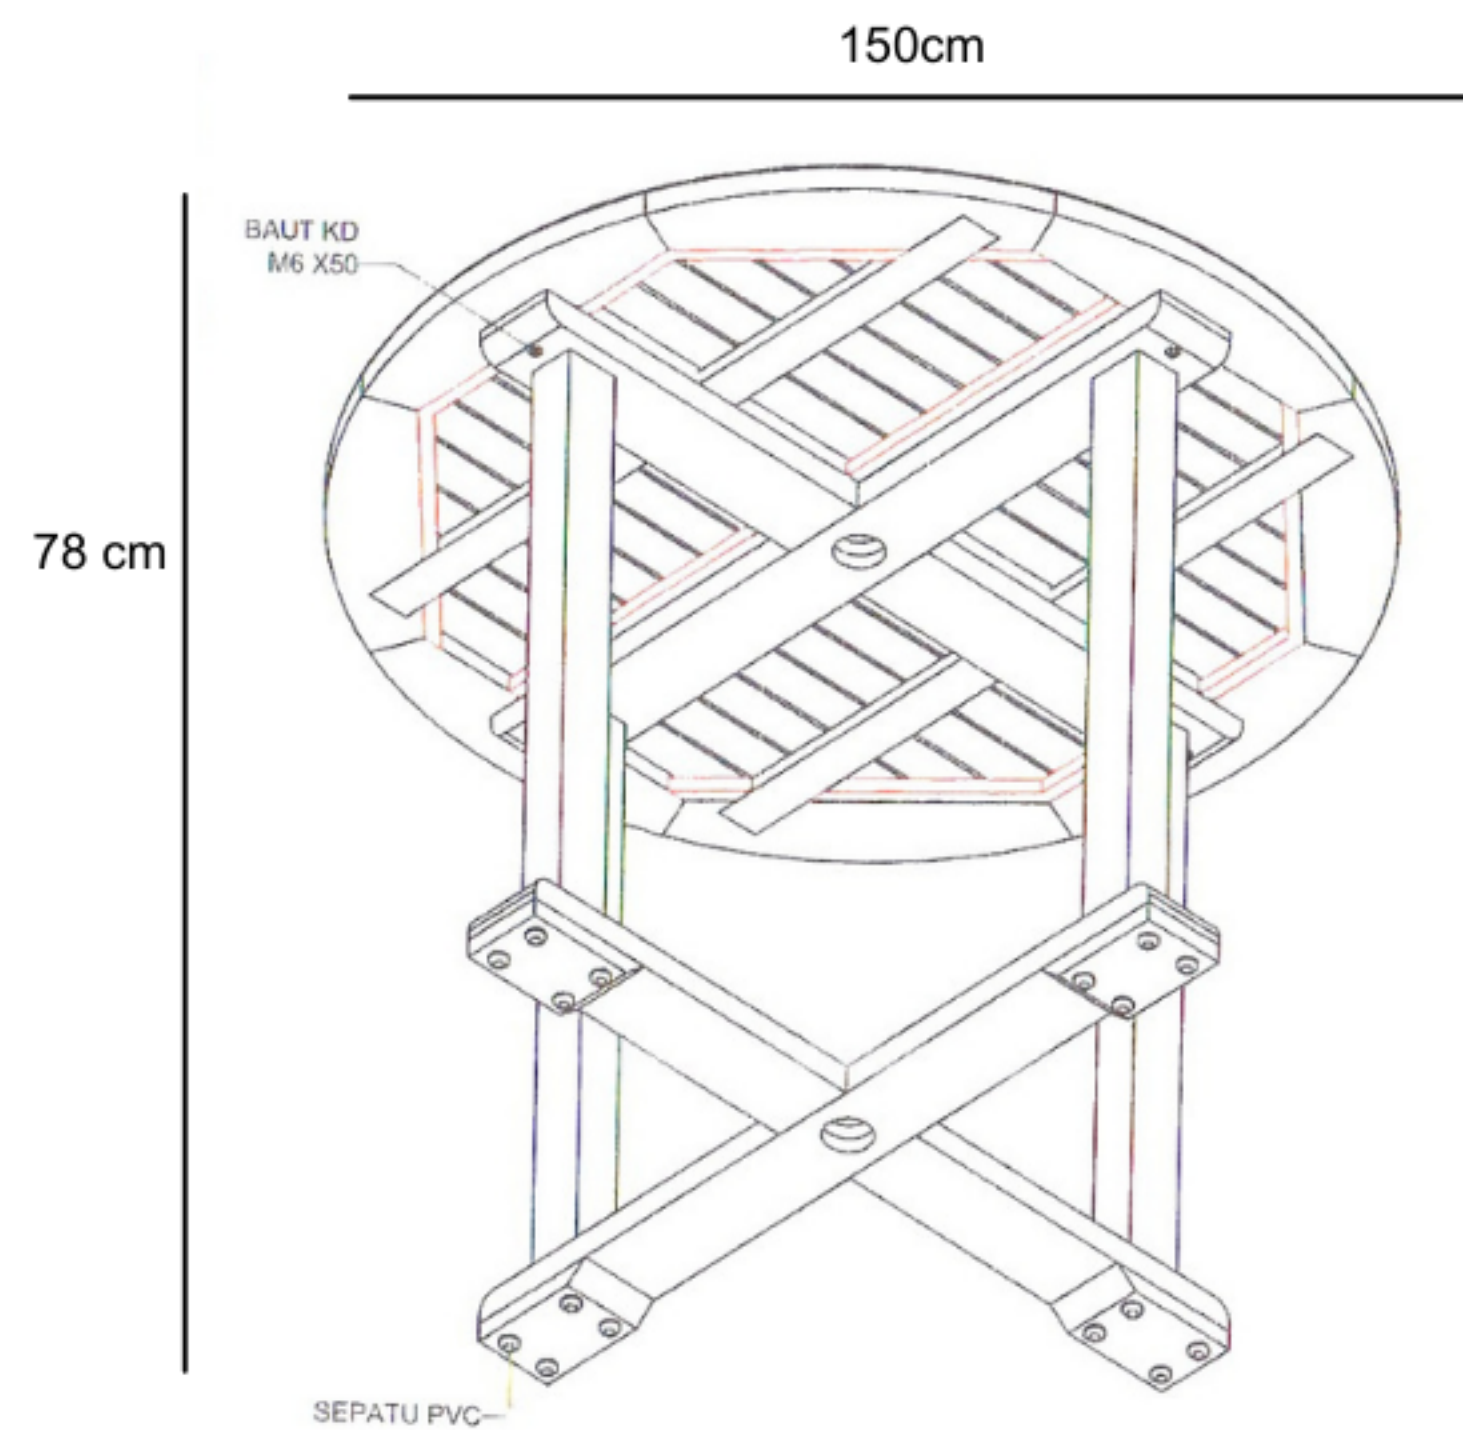

TIARA ROUND TABLE D150

GWT150-NAT-D150

DESCRIPTION

Made of 100% Genuine Teak Timber. It is best suited for cafes, gardens, patios, parks and poolside areas. Can be fitted with an umbrella in the center. Features thick, long and wide slats of timber in simple and sturdy construction with a streamlined look.

DIMENSIONS

Diameter: 150 cm

Height: 78 cm

PACKAGING

Weight : 40 kg

Packing : 1 / box

FINISHING

AM I - Stain