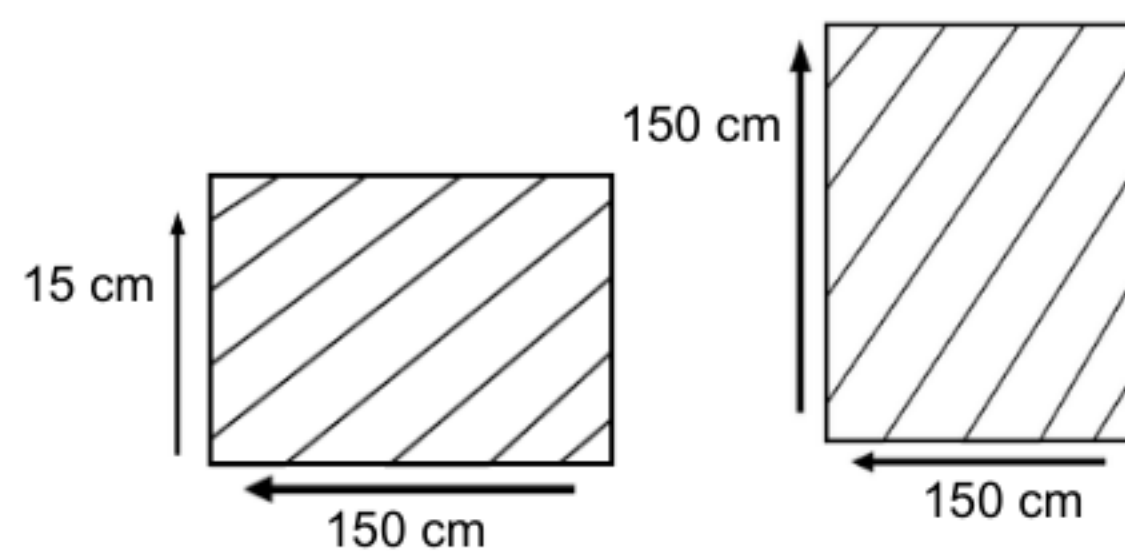

DIMENSIONS

Diameter: 150 cm

Height: 78 cm

PACKAGING

Weight : 40 kg

Packing : 1 / box

FINISHING

AM I - Stain