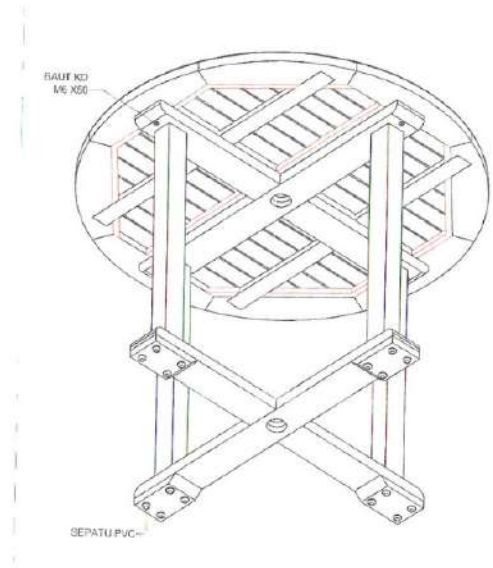

TIARA ROUND TABLE D150

GWT150-NAT-D150

DESCRIPTION

Made of 100% Genuine Teak Timber. It is best suited for cafes, gardens, patios, parks and poolside areas. Can be fitted with an umbrella in the center. Features thick, long and wide slats of timber in simple and sturdy construction with a streamlined look.

DIMENSIONS

Diameter: 150 cm

Height: 78 cm