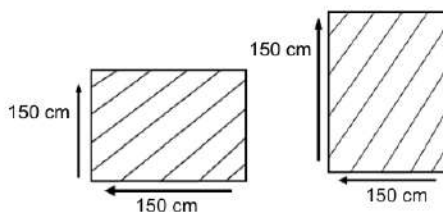

PACKAGING

Weight : 40 kg

Volume : m3

Packing : 1 / box

FINISHING

AM I - Stain

Teak Brown

Natural

Teak Oil