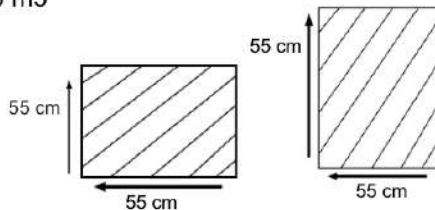

PACKAGING

Weight : 24.40 kg
Volume : 0.021168 m³
Packing : 1 / box

FINISHING