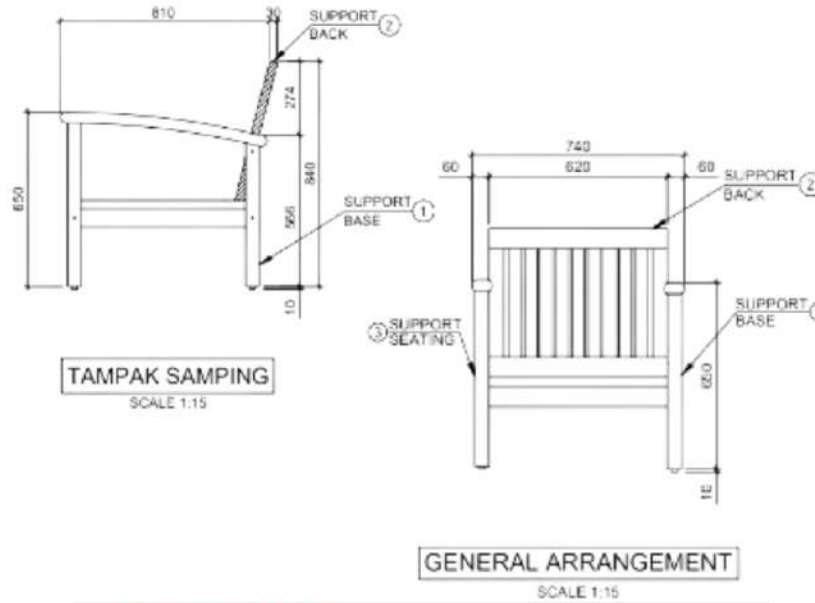

TIARA SOFA 1 SEATER

TSFO1-NAT-STD

DESCRIPTION

Introducing the TIARA SOFA 1 seater, a testament to the allure of Danish Design. Reflecting balanced proportions and sleek lines, this piece is crafted from premium solid Teak wood, promising years of enduring charm and comfort. Versatile and adaptable, it seamlessly complements various settings, be it residential or commercial spaces. Featuring cushions filled with HDF foam and adorned in 100% solution dyed Acrylic fabric, this sofa strikes the perfect harmony between sophistication and resilience, making it an ideal choice for those seeking enduring elegance and comfort.

DIMENSIONS

Base Diameter : 75 cm
 Diameter : 81 cm
 Height: 84 cm
 Seat High : 45 cm

PACKAGING

Weight : kg
 Volume : m3
 Packing : 1 / box

FINISHING

CUSHION FABRICS

Sunproof

Rehau