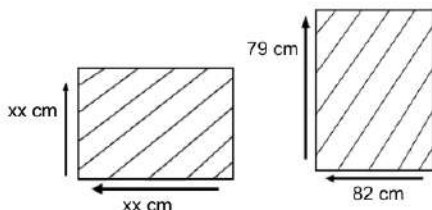

TIARA SOFA 1 SEATER

TSFO1-NAT-STD

DESCRIPTION

Introducing the TIARA SOFA 1 seater, a testament to the allure of Danish Design. Reflecting balanced proportions and sleek lines, this piece is crafted from premium solid Teak wood, promising years of enduring charm and comfort. Versatile and adaptable, it seamlessly complements various settings, be it residential or commercial spaces. Featuring cushions filled with HDF foam and adorned in 100% solution dyed Acrylic fabric, this sofa strikes the perfect harmony between sophistication and resilience, making it an ideal choice for those seeking enduring elegance and comfort.

DIMENSIONS

Base Diameter : 75 cm
 Diameter : 81 cm
 Height: 84 cm
 Seat High : 45 cm

PACKAGING

Weight : kg
 Volume : m3
 Packing : 1 / box

FINISHING

CUSHION FABRICS

Sunproof

Rehau