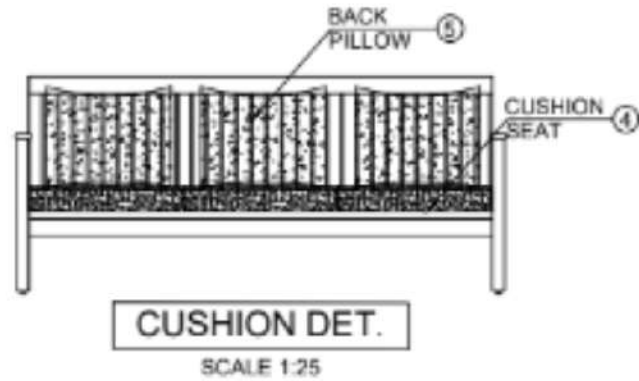

### DESCRIPTION

Introducing the TIARA SOFA 3 seater, a testament to the allure of Danish Design. Reflecting balanced proportions and sleek lines, this piece is crafted from premium solid Teak wood, promising years of enduring charm and comfort. Versatile and adaptable, it seamlessly complements various settings, be it residential or commercial spaces. Featuring cushions filled with HDF foam and adorned in 100% solution dyed Acrylic fabric, this sofa strikes the perfect harmony between sophistication and resilience, making it an ideal choice for those seeking enduring elegance and comfort.

### DIMENSIONS

Base Diameter : 197 cm  
 Diameter : 81 cm  
 Height: 84 cm  
 Seat High : 45 cm