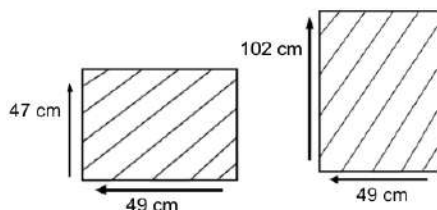

VENICE SIDE CHAIR

HRC56-BL-STD

FRONT VIEW

SCALE 1:10

SIDE VIEW

SCALE 1:10

ISOMETRI VIEW

SCALE 1:10

DIMENSIONS

Total Width: 48 cm
 Total Depth: 46 cm
 Height: 101 cm
 Seat Height: 44 cm

PACKAGING

Packing: 1 / box
 Weight: 37.1 kg / unit
 Volume: 0.21 m³

SYNTHETIC WICKER

Rehau

Cappuccino

Black