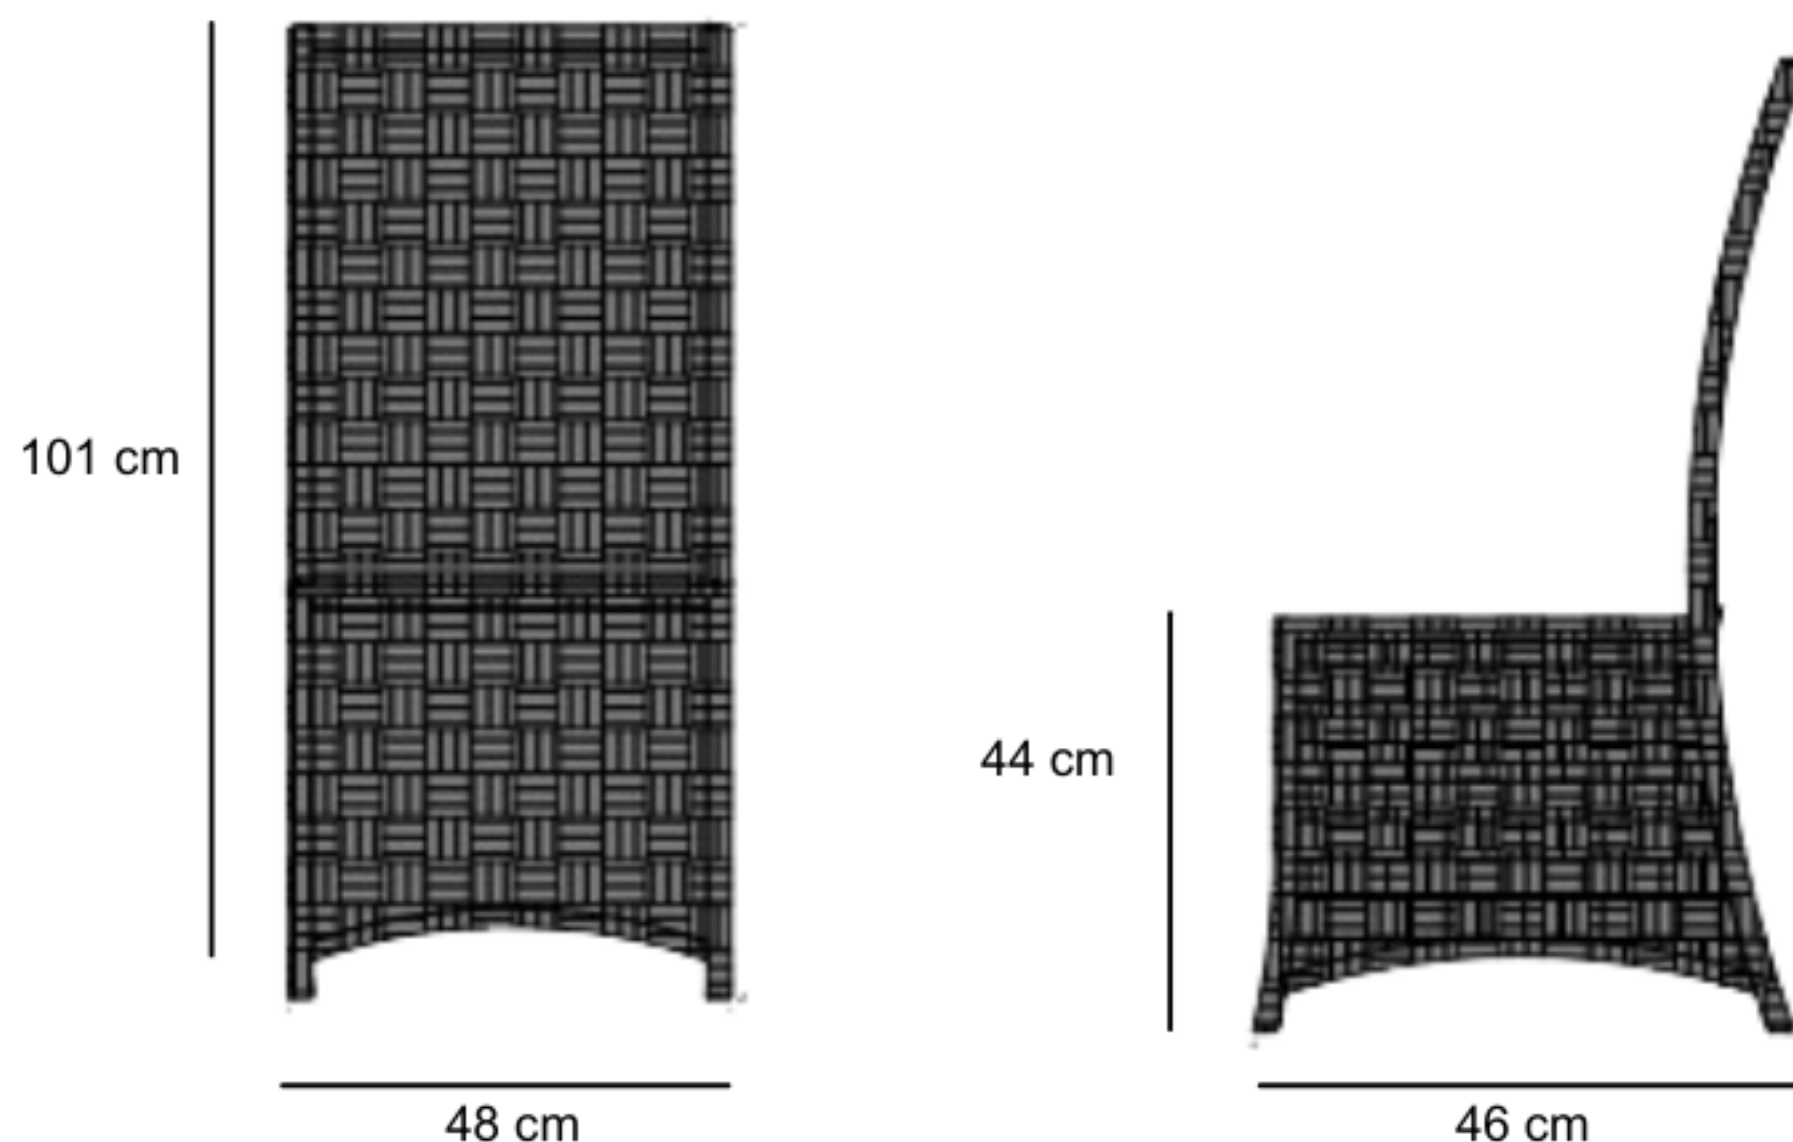

# VENICE SIDE CHAIR

HRC56-BL-STD

## DIMENSIONS

Total Width: 48 cm  
Total Depth: 46 cm  
Height: 101 cm  
Seat Height: 44 cm