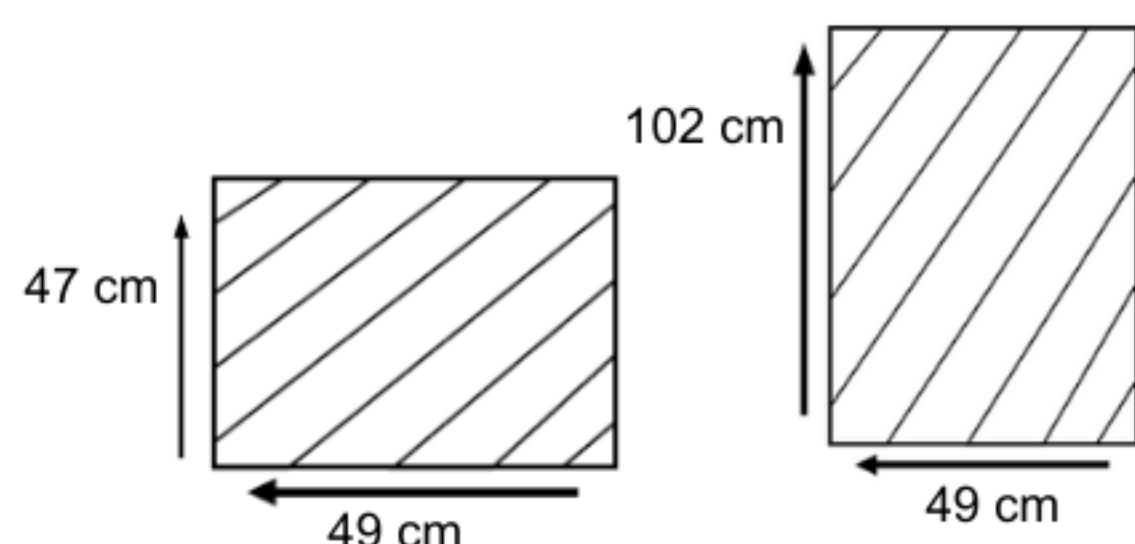

PACKAGING

Packing: 1 / box
Weight: 37.1 kg / unit
Volume: 0.21 m³

SYNTHETIC WICKER

Rehau