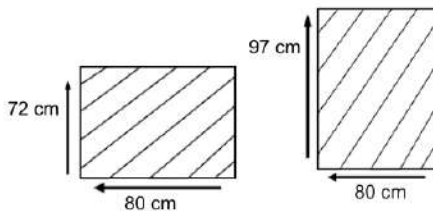

PACKAGING

Weight : 46.79 kg
Volume : 0.55872 m³
Packing : 1 / box

FINISHING

STAINLESS STEEL