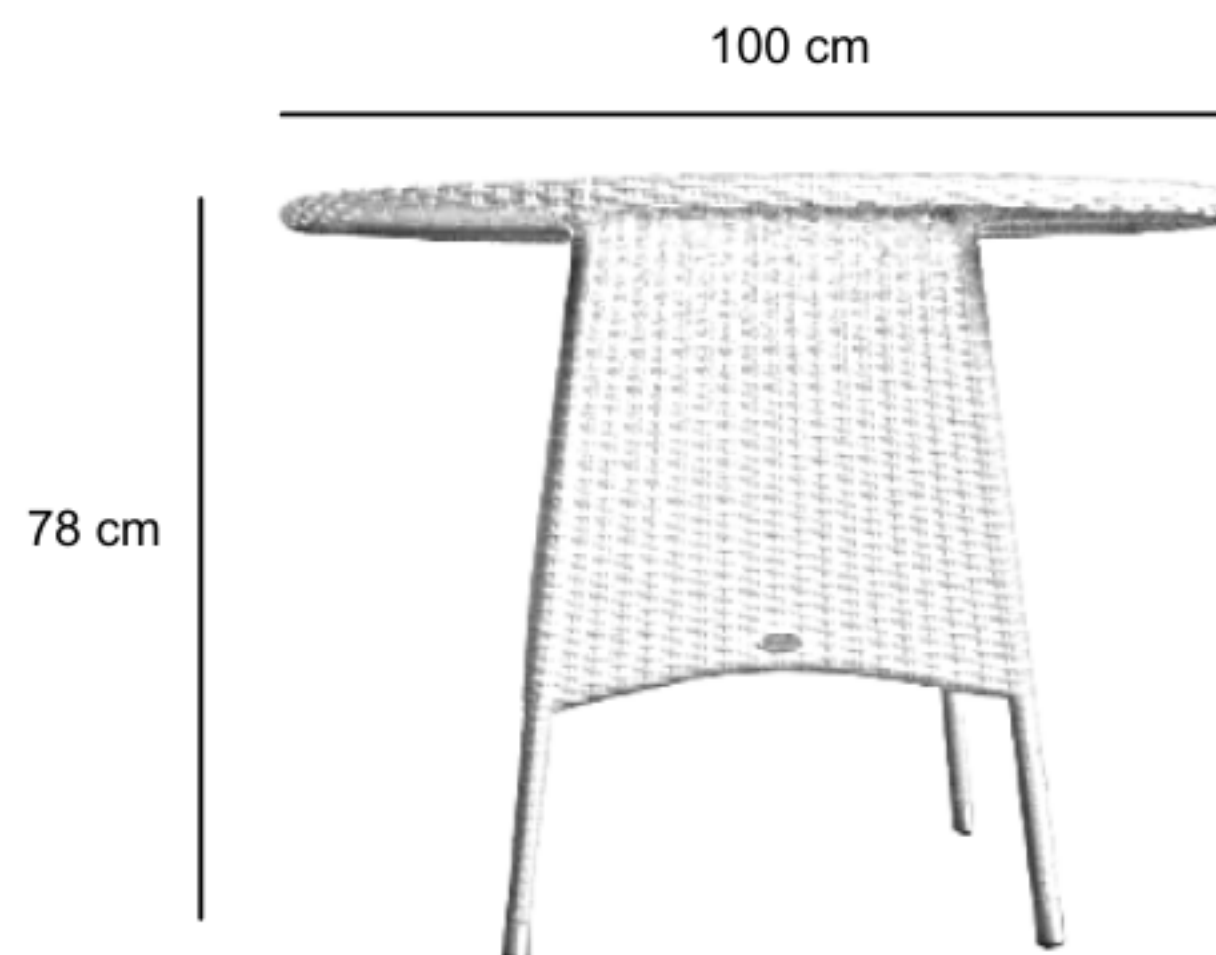

# VENICE TABLE D100

HOD110-SR-D100

## DESCRIPTION

Beautifully designed furniture pieces crafted specifically for use in gardens or terraces. Its elegant design features an aluminum frame that is intricately woven with all-weather Rehau or Viro fiber, ensuring durability and resistance to outdoor elements. This versatile table can be used both indoors and outdoors, making it a flexible choice for various settings.

## DIMENSIONS

Diameter : 100 cm

Height : 78 cm