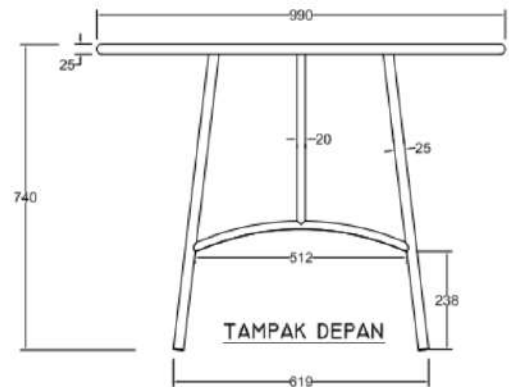

VENICE TABLE D150

HOD110-SR-D150

DESCRIPTION

Beautifully designed furniture pieces crafted specifically for use in gardens or terraces. Its elegant design features an aluminum frame that is intricately woven with all-weather Rehau or Viro fiber, ensuring durability and resistance to outdoor elements. This versatile table can be used both indoors and outdoors, making it a flexible choice for various settings.

DIMENSIONS

Diameter : 150 cm
Height : 78 cm