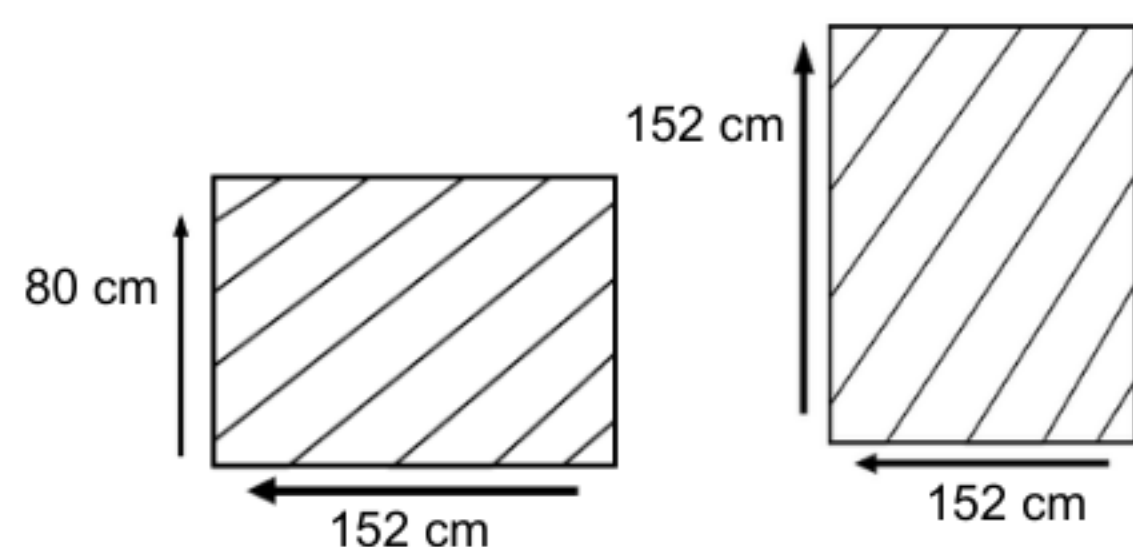

VENICE TABLE D150

HOD110-SR-D150

DESCRIPTION

Beautifully designed furniture pieces crafted specifically for use in gardens or terraces. Its elegant design features an aluminum frame that is intricately woven with all-weather Rehau or Viro fiber, ensuring durability and resistance to outdoor elements. This versatile table can be used both indoors and outdoors, making it a flexible choice for various settings.

DIMENSIONS

Diameter : 150 cm

Height : 78 cm

PACKAGING

Packing : 1 / box

SYNTHETIC WICKER

Rehau

Cappuccino