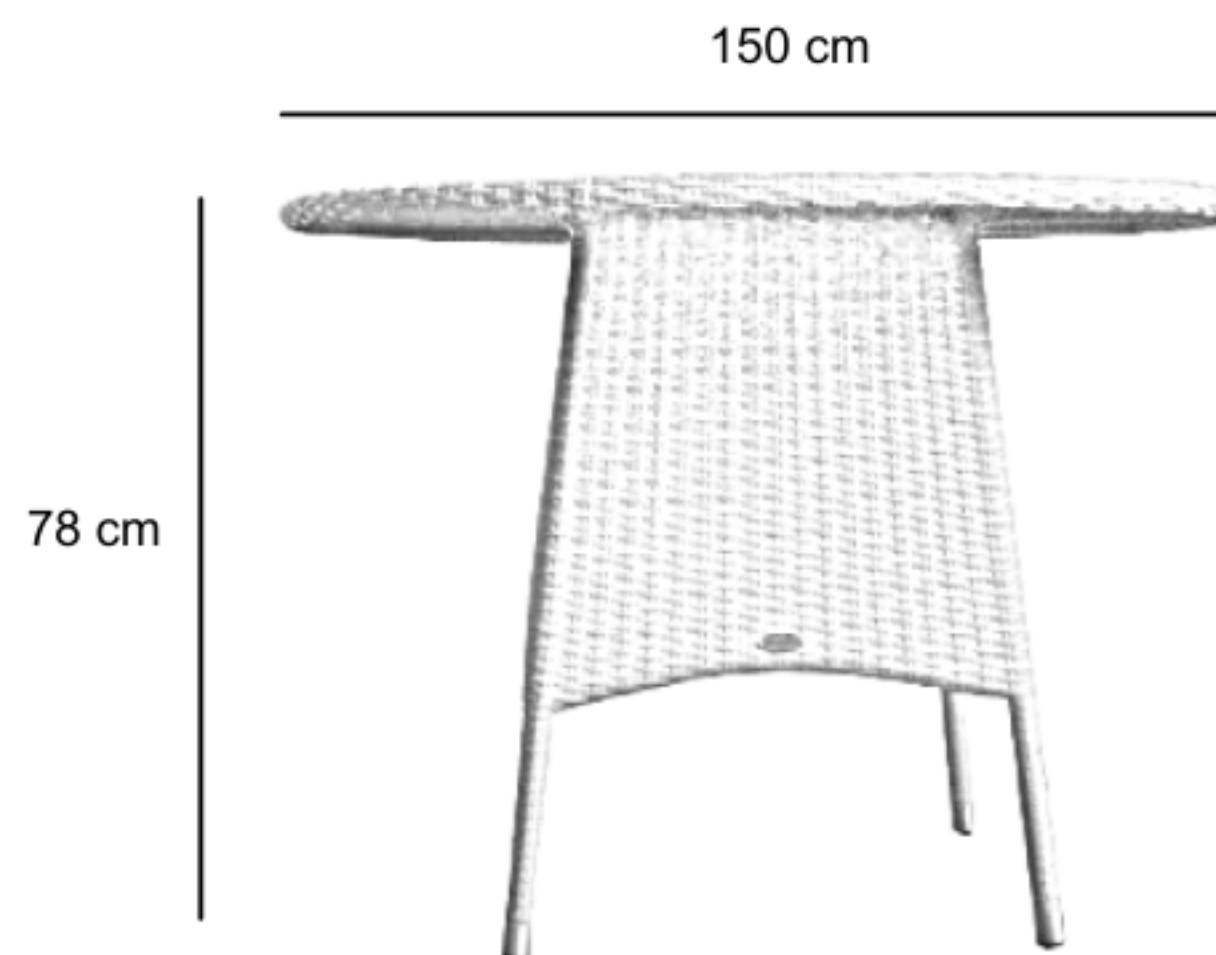

VENICE TABLE D150

HOD110-SR-D150

DESCRIPTION

Beautifully designed furniture pieces crafted specifically for use in gardens or terraces. Its elegant design features an aluminum frame that is intricately woven with all-weather Rehau or Viro fiber, ensuring durability and resistance to outdoor elements. This versatile table can be used both indoors and outdoors, making it a flexible choice for various settings.

DIMENSIONS

Diameter : 150 cm

Height : 78 cm

PACKAGING

Packing : 1 / box

SYNTHETIC WICKER

Rehau

Cappuccino