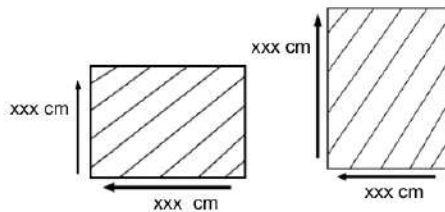

PACKAGING

Weight : kg
Volume : m3
Packing : 1 / box

SYNTHETIC WICKER

Rehau

Viro

CUSHION FABRICS

Sunproof

Rehau