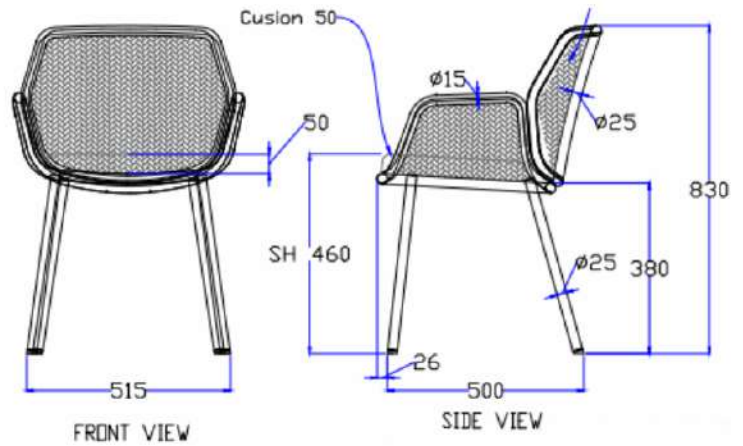

VIBE DINING CHAIR

VIBE-2TN-STD

DESCRIPTION

THE VIBE OUTDOOR DINING CHAIR - Featuring a Powder Coated Aluminium frame and Weaving Rehau Fibre (2 Tone) Our classic Vibe collection is designed to showcase the very best of modern design and an indoor/outdoor twist with its comfortable and with its UV-resistant cushion seat. This chair will add a sense of elegance to any home or garden, indoors or out.

DIMENSIONS

Total Width: 63 cm
Total Depth: 63 cm
Height: 94 cm