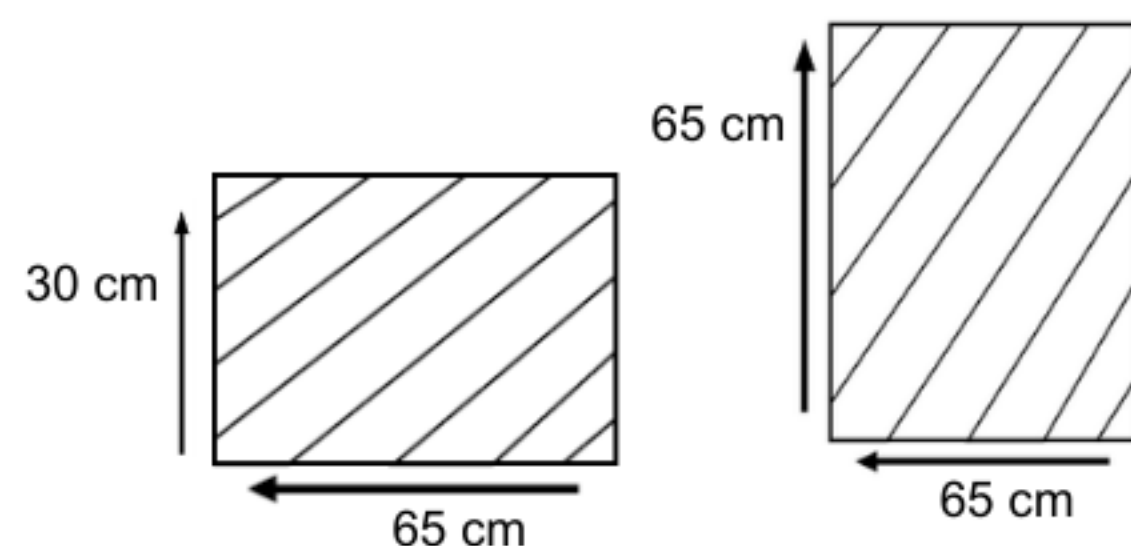

PACKAGING

Packing : 1 / box

SYNTHETIC WICKER

Rehau

Viro

CUSHION FABRICS