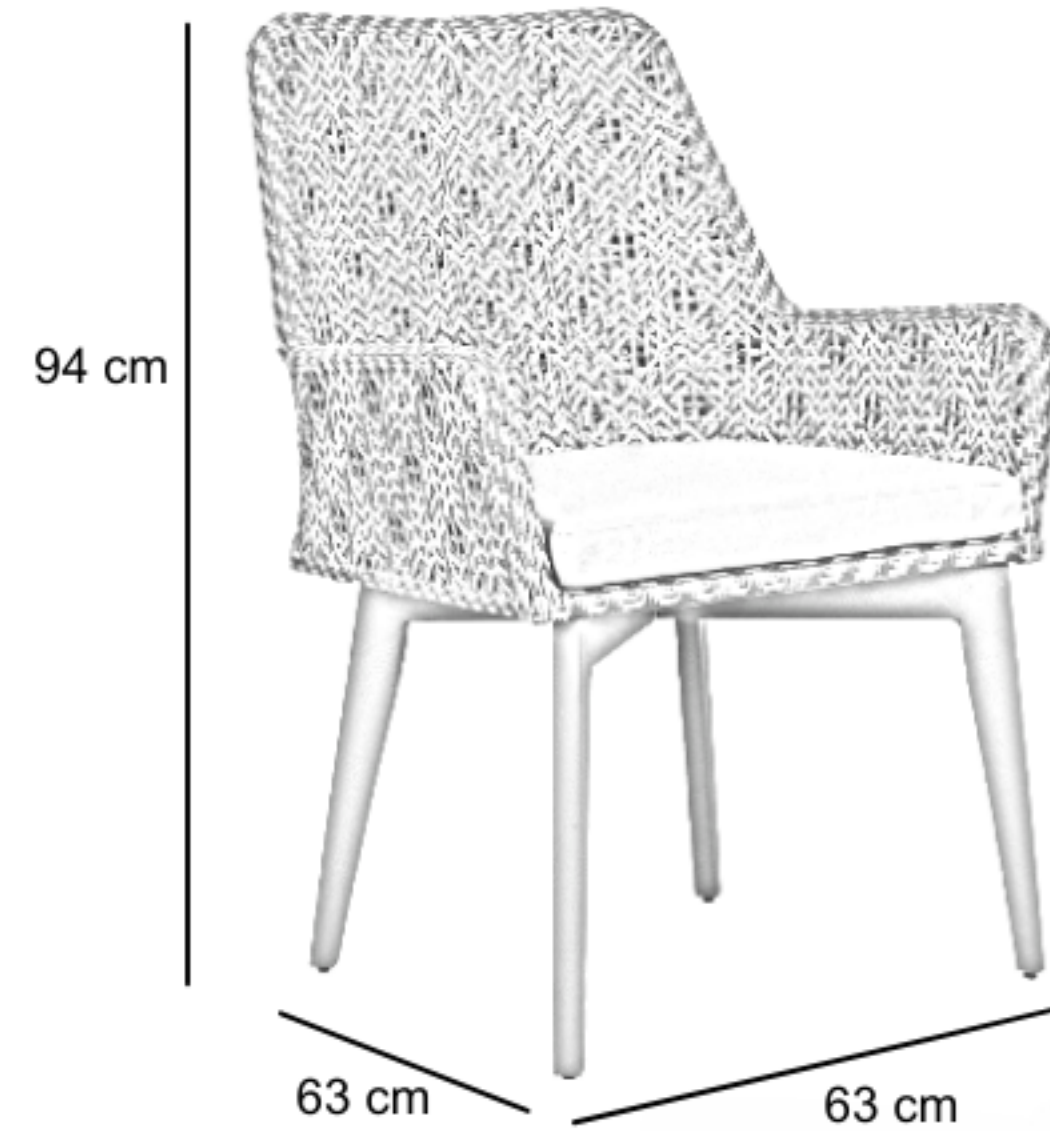

VIBE DINING CHAIR

VIBE-2TN-STD

DESCRIPTION

THE VIBE OUTDOOR DINING CHAIR - Featuring a Powder Coated Aluminium frame and Weaving Rehau Fibre (2 Tone) Our classic Vibe collection is designed to showcase the very best of modern design and an indoor/outdoor twist with its comfortable and with its UV-resistant cushion seat. This chair will add a sense of elegance to any home or garden, indoors or out.

DIMENSIONS

Total Width: 63 cm
Total Depth: 63 cm
Height: 94 cm