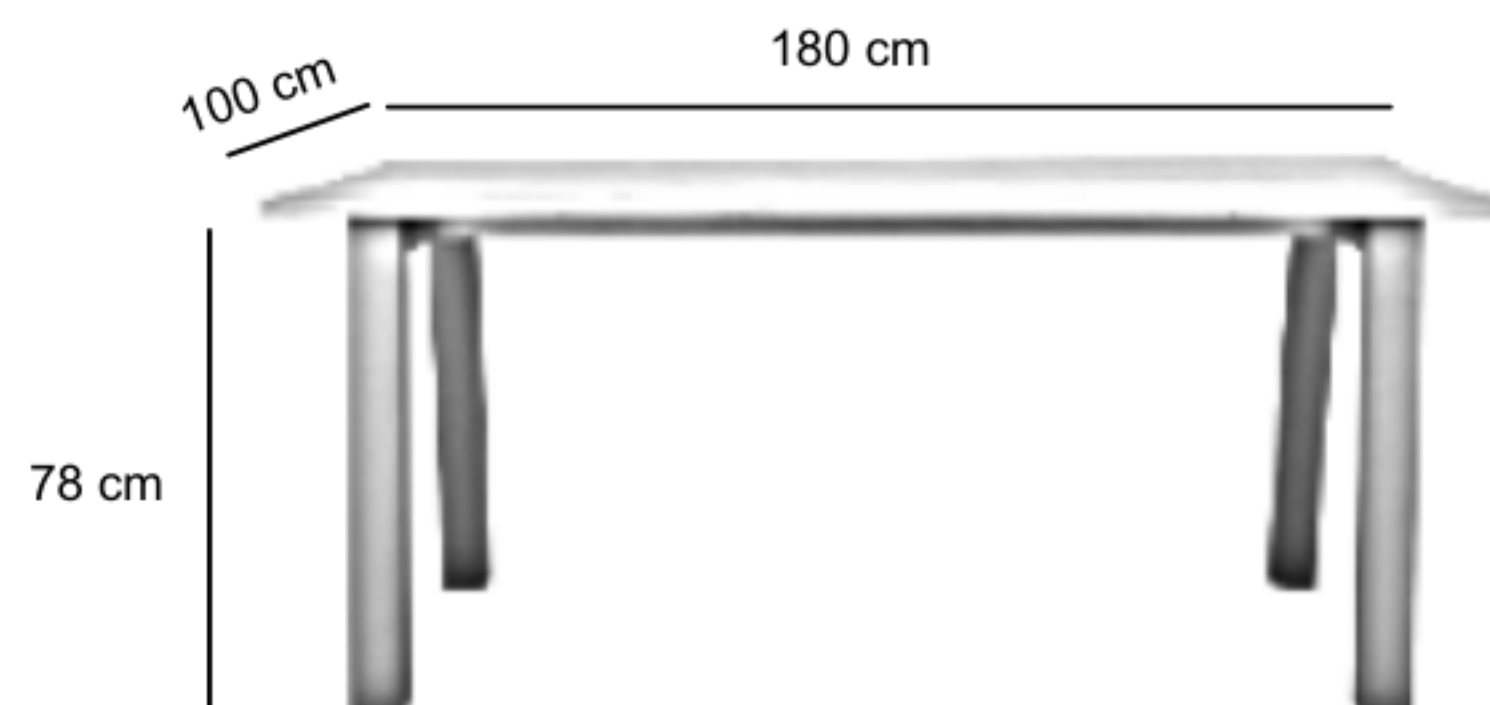

# VIBE DINING TABLE L180

VIB-ODT-L180

## DESCRIPTION

Sturdy and durable piece of furniture designed for outdoor use. The table features a top made of high-quality teak wood, which is known for its strength, resistance to weather and insects, and beautiful natural grain patterns. The natural teak wood finish gives the table a warm and inviting look that complements any outdoor setting.

## DIMENSIONS

Total Width: 180 cm

Total Depth: 100 cm

Height: 78 cm