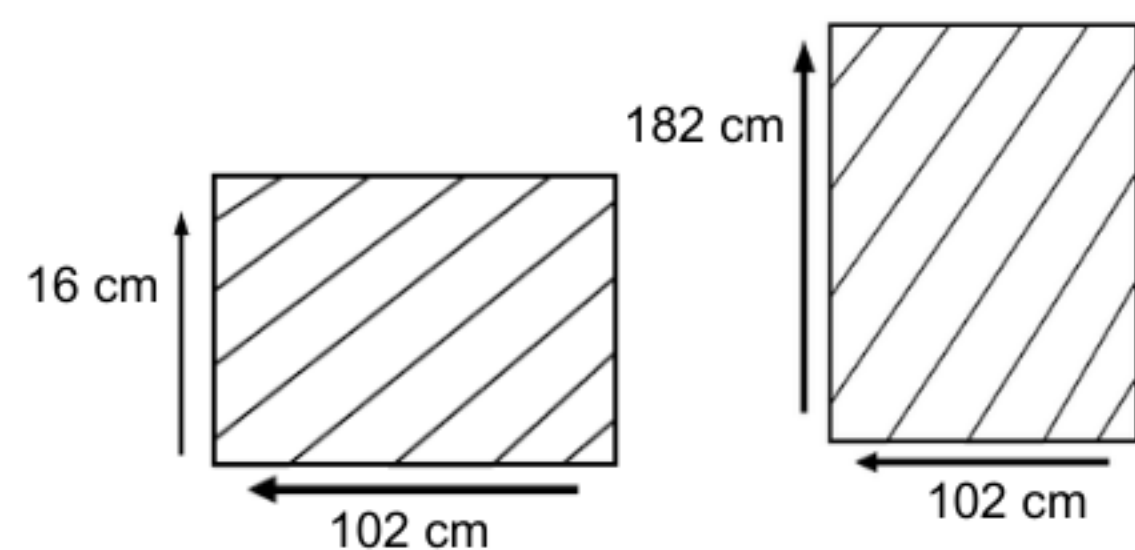

PACKAGING

Weight : 86.87 kg

Packing : 1 / box

FINISHING

AM I - Stain

Teak Brown

Natural

Teak Oil

ALUMINIUM

Matte White

Matte Black